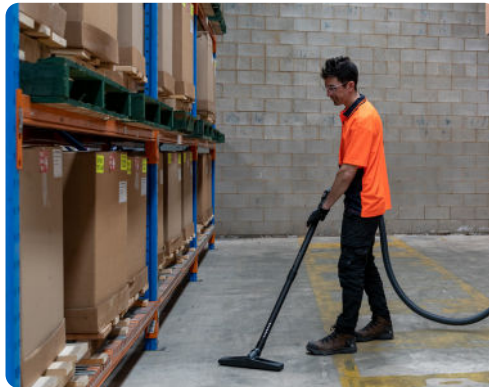

APPLICATIONS

- Office Buildings
- Commercial Cleaners
- Retail Stores
- Garages