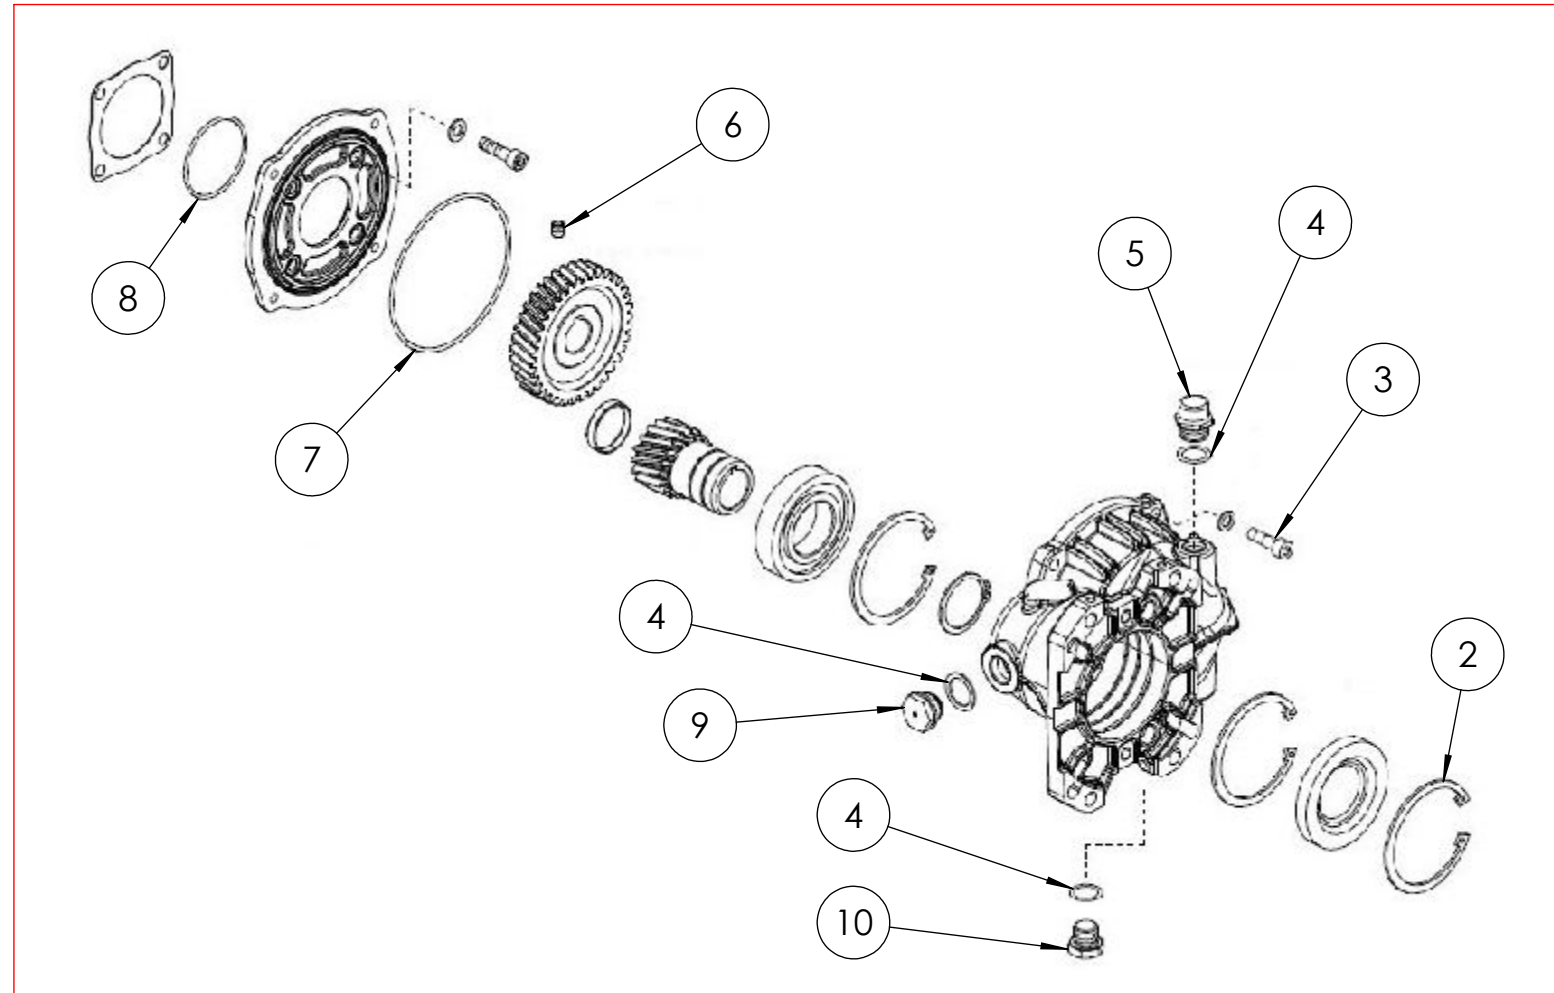

HORNET™ G2

GEARBOX PARTS BREAKDOWN

1 COMPLETE GEARBOX ASSY

OIL TYPE - SAE80W90 - 300mL

NUMBER	PART NO.	PART DESCRIPTION	QTY
1	JGB1.22HPURC	REDUCTION GEARBOX UP TO 22HP 1" 25.4mm	1
2	000787	OIL SEAL	1
3	180511	GEARBOX BOLTS	4
4	RL21D-08	OIL PLUG O-RING	2
5	1603M8	OIL PLUG 1/2"	1
6	061407	GRUBSCREW	1
7	110175	GEARBOX LARGE O-RING	1
8	1101D1	GEARBOX SMALL O-RING	1
9	1603M6	SIGHT GLASS	1
10	160362	GEARBOX PLUG	1