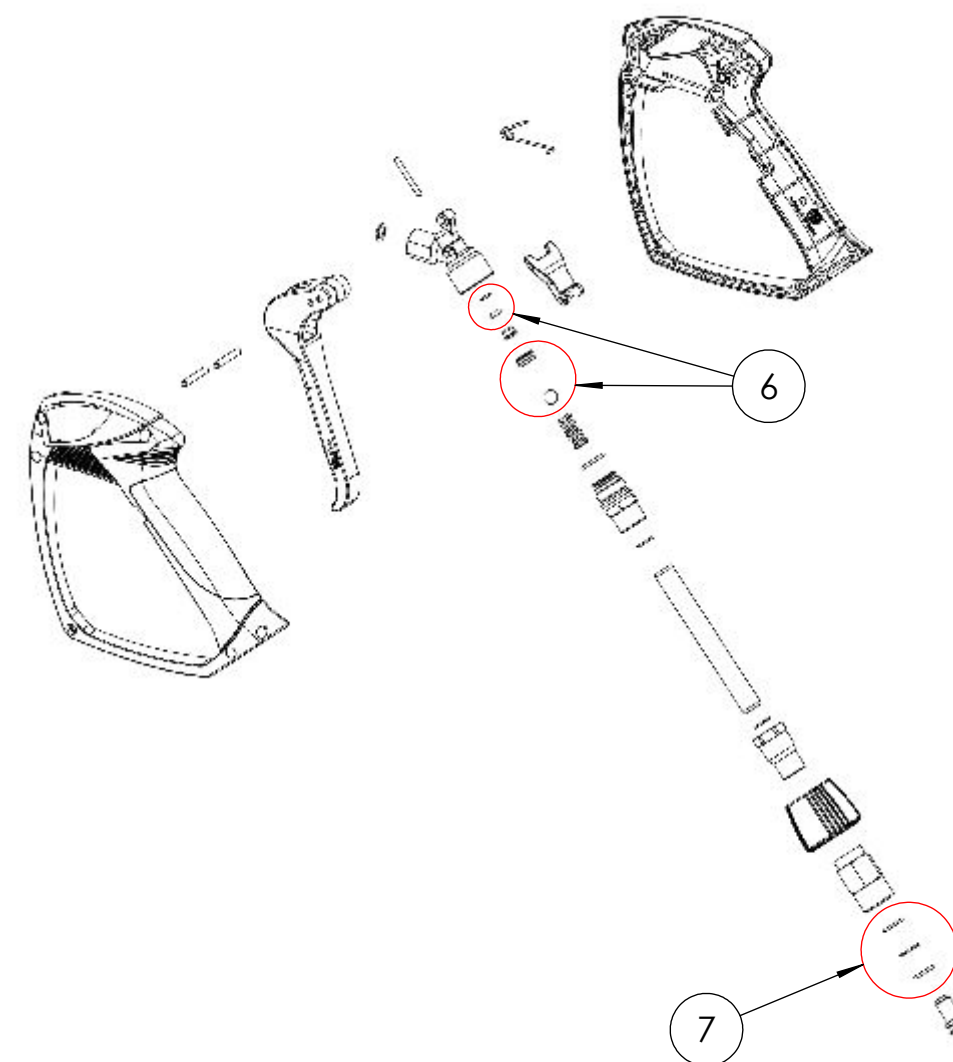

HORNET™ G2

FRAME PARTS BREAKDOWN

NUMBER	PART NO.	PART DESCRIPTION	QTY
1	90005LG2-B-R6	BASE	1
2	90005LG2-MFF-R5	MAIN FRAME FRONT & REAR	2
3	90005LG2-MT-R4	MOTOR TRAY	1
4	90005LG2-HAND-ASSY-R1	HANDLE ASSY	1
5	SEN-SG-R8	SIDE GUARD	1
6	90005LG2-COV-R6	COVER	1
7	90005LG2-TAPP-R4	TOP ACCESS PLATE PETROL	1
8	5413032	POLY HINGE	2
9	HSJ003	PUSH BUTTON LOCK LATCH	1
10	4000085	VIBRATION DAMPENERS PLASTIC HOOK FOR GUN/LANCE	2
11	M10403070	VIBRATION DAMPENERS	4
12	DP80072	WHEEL 10" LOW PROFILE SOLID	4
13	DP-LOCK	WHEEL LOCK (JWRED) GRUB SET SCREW	4

NUMBER	PART NO.	PART DESCRIPTION	QTY
1	26025050	3/8" QUICK COUPLING	2
2	JWA017-SC	COMPLETE 15m HOSE	1
3	10310995	O RING 2.4x9.3 VITON	2
4	10401001	BACK RING 13.9x10.2x1.2	2
5	JWA-501A	COMPLETE LEADER HOSE	1
6	-	COMPLETE INLET HOSE	1
7	-	COMPLETE BYPASS HOSE	1
8	JWA-CHEM1	COMPLETE CHEM LINE	1
9	TPH-0450.1.28	COMPLETE GAUGE HOSE	1

HORNET™ G2

BATTERY PARTS BREAKDOWN

*ELECTRIC START MODELS ONLY

NUMBER	PART NO.	PART DESCRIPTION	QTY
1	80039	RUBBER BATTERY STRAP	1
2	U1R-280	DELKOR BATTERY 280CCA RIGHT POST	1
3	90005LG2-BATCRAD-R4	HORNET G2 FRAME BATTERY CRADLE	1
4	HPHG2-LOOM	HORNET G2 BATTERY LOOM	1

HORNET™ G2

GUN & LANCE PARTS BREAKDOWN

1 COMPLETE GUN

NUMBER	PART NO.	PART DESCRIPTION	QTY
1	J5000	J5000 DUROTECH GUN W/M22 SWIVEL	1
2	41091900.04 - ASSY	COMPLETE TWIN LANCE 4000/15	1
2	41091900.06 - ASSY	COMPLETE TWIN LANCE 3000/21	1
3	41091900	TWIN LANCE LD7 570mm 1/4 WITH NOZZLE PROTECTOR	1
4	30130	NOZZLE 1/4 LOW PRESSURE 40/30	1
5	30104	NOZZLE 1/4 LECHLER 15 04 4000/15	1
5	30106	NOZZLE 1/4 LECHLER 15 06 3000/21	1
6	4019900011	J5000 REPAIR KIT	1
7	4019900012	J5000 SWIVEL REPAIR KIT	1
8	10310995	O RING 2.4X9.3 VITON	1
9	10401001	BACK RING 13.9X10.2X1.2	1