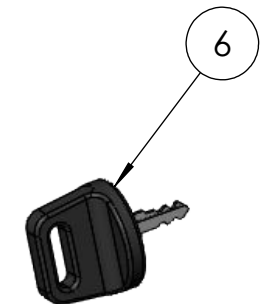

HORNET™ G2

IGX390 MOTOR PARTS BREAKDOWN

① COMPLETE MOTOR - GX390UT2QZNR

ENGINE OIL - SAE 10W-30

NUMBER	PART NO.	PART DESCRIPTION	QTY
1	GX390UT2QZNR	COMPLETE HONDA MOTOR 13HP IGX390 20AMP ALTER	1
2	17210-ZE3-505	AIR FILTERHONDA AIR FILTER GX340/390	1
3	BPR6ES	SPARK PLUG	1
4	28462-ZE3-W01	PULL CORD	1
5	28400-ZE3-W01	GX390 CMPL PULL START ASSEMBLY	1
6	-	KEY	1
7	15600-735-003	OIL DIPSTICK GX390	1