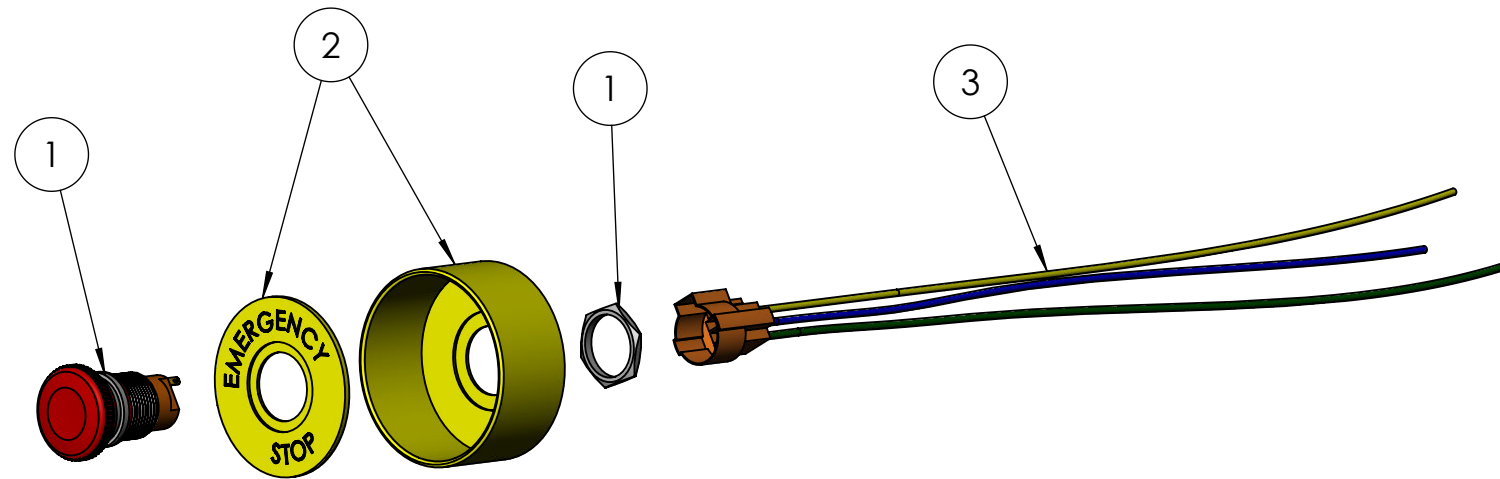

HORNET™ G2

FRONT COMPONENTS PARTS BREAKDOWN