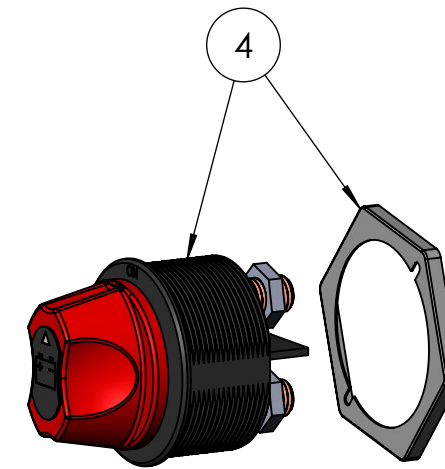

HORNET™ G2

WATER FILTER PARTS BREAKDOWN

1 COMPLETE ASSY

NUMBER	PART NO.	PART DESCRIPTION	QTY
1	JWA-511	COMPLETE ASSY	1
2	208315	NIPPLE HEX BRS (1/2")	1
3	RL21D-12	DOWTY SEAL 3/4 BSP STD	1
4	23075-0808	1/2 Y STRAINER BRS FF	1
5	06003-0812	BR 3/4 TAIL 1/2 THREAD MALE	1

HORNET™ G2

UNLOADER VALVE PART BREAKDOWN

7 COMPLETE UNLOADER ASSY

NUMBER	PART NO.	PART DESCRIPTION	QTY
1	60240000	PULSAR ZERO UNLOADER 3/8" F+KNOB	1
2	S46-0606	SS304 NIPPLE 3/8" BSPP M X 3/8" BSPP M	1
3	06006-0806	BR 1/2 TAIL 3/8" THREAD MALE ELBOW	1
4	RL21D-06	DOWTY SEAL 3/8" BSPP STD	1
5	26003031	NIPPLE A M22X1.5 3/8" BSP M	1
6	60242331R	RESTRICTOR 3.5mm	1
7	JWA-504B	COMPLETE UNLOADER ASSY	1

1 UNLOADER VALVE

HORNET™ G2

FRONT COMPONENTS PARTS BREAKDOWN

NUMBER	PART NO.	PART DESCRIPTION	QTY
1	LB22M-JW	S/STEEL 22mm JETWAVE EMERGENCY STOP BUTTON	1
2	EM-60	PROTECTIVE SHROUD - 22mm EMERGENCY STOP	1
3	WPLB22M	WIRE PLUG TO SUIT S/STEEL JW LB E/STOP	1
4	75920-05BX	BATTERY ISOLATOR SWITCH WITH KEY	1
5	13003540	PRESS GAUGE BACK ENTRY 1/4BSP 0-600	1
6	JWBRAK-2	GALV GAUGE BRACKET	3
7	S25-0404	CB54-0404 1/4 X 1/4 M/F ELBOW	1