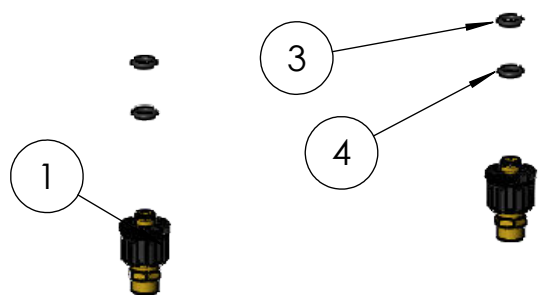

1 UNLOADER VALVE

HORNET™ G2

FRONT COMPONENTS PARTS BREAKDOWN

NUMBER	PART NO.	PART DESCRIPTION	QTY
1	LB22M-JW	S/STEEL 22mm JETWAVE EMERGENCY STOP BUTTON	1
2	EM-60	PROTECTIVE SHROUD - 22mm EMERGENCY STOP	1
3	WPLB22M	WIRE PLUG TO SUIT S/STEEL JW LB E/STOP	1
4	75920-05BX	BATTERY ISOLATOR SWITCH WITH KEY	1
5	13003540	PRESS GAUGE BACK ENTRY 1/4BSP 0-600	1
6	JWBRAK-2	GALV GAUGE BRACKET	3
7	S25-0404	CB54-0404 1/4 X 1/4 M/F ELBOW	1

HORNET™ G2

HOSES PARTS BREAKDOWN

2 COMPLETE 15m HOSE

8 COMPLETE CHEM LINE

9 COMPLETE GAUGE HOSE

5 COMPLETE HIGH PRESSURE LEAD HOSE

6 COMPLETE INLET HOSE

7 COMPLETE BYPASS HOSE

NUMBER	PART NO.	PART DESCRIPTION	QTY
1	26025050	3/8" QUICK COUPLING	2
2	JWA017-SC	COMPLETE 15m HOSE	1
3	10310995	O RING 2.4x9.3 VITON	2
4	10401001	BACK RING 13.9x10.2x1.2	2
5	JWA-501A	COMPLETE LEADER HOSE	1
6	-	COMPLETE INLET HOSE	1
7	-	COMPLETE BYPASS HOSE	1
8	JWA-CHEM1	COMPLETE CHEM LINE	1
9	TPH-0450.1.28	COMPLETE GAUGE HOSE	1