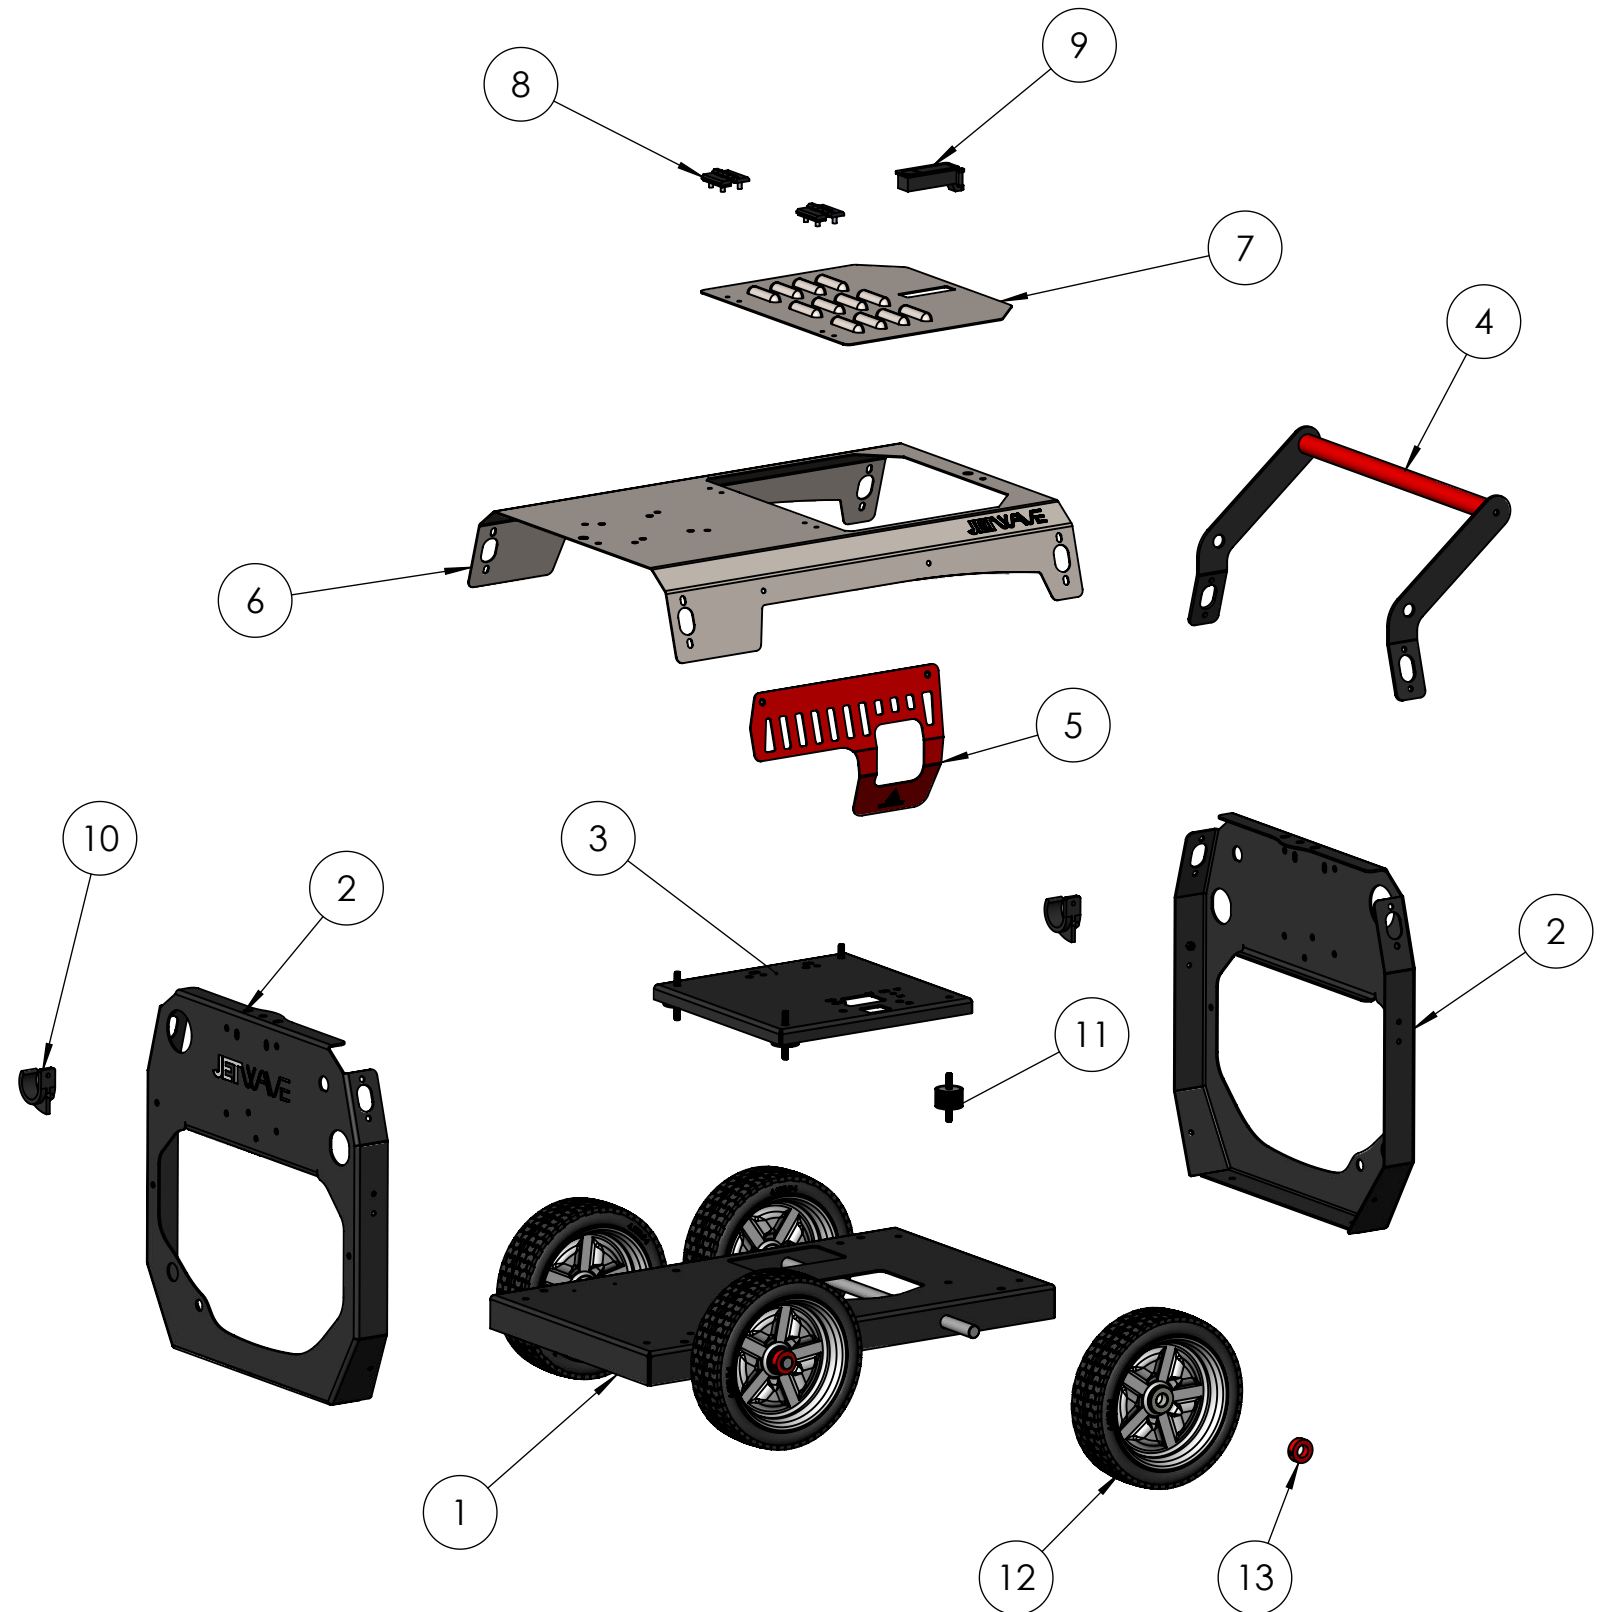

HORNET™ G2

FRAME PARTS BREAKDOWN

NUMBER	PART NO.	PART DESCRIPTION	QTY
1	90005LG2-B-R6	BASE	1
2	90005LG2-MFF-R5	MAIN FRAME FRONT & REAR	2
3	90005LG2-MT-R4	MOTOR TRAY	1
4	90005LG2-HAND-ASSY-R1	HANDLE ASSY	1
5	SEN-SG-R8	SIDE GUARD	1
6	90005LG2-COV-R6	COVER	1
7	90005LG2-TAPP-R4	TOP ACCESS PLATE PETROL	1
8	5413032	POLY HINGE	2
9	HSJ003	PUSH BUTTON LOCK LATCH	1
10	4000085	VIBRATION DAMPENERS PLASTIC HOOK FOR GUN/LANCE	2
11	M10403070	VIBRATION DAMPENERS	4
12	DP80072	WHEEL 10" LOW PROFILE SOLID	4
13	DP-LOCK	WHEEL LOCK (JWRED) GRUB SET SCREW	4

HORNET™ G2

GX390 MOTOR PARTS BREAKDOWN

① COMPLETE MOTOR - GX390UT2QXUZ

ENIGINE OIL - SAE 10W-30

NUMBER	PART NO.	PART DESCRIPTION	QTY
1	GX390UT2QXUZ	COMPLETE HONDA MOTOR 13HP GX390 QX	1
2	17210-ZE3-505	AIR FILTERHONDA AIR FILTER GX340/390	1
3	BPR6ES	SPARK PLUG	1
4	28462-ZE3-W01	PULL CORD	1
5	28400-ZE3-W02ZP	GX390 CMPL PULL START ASSEMBLY	1
6	36100-ZE1-015	HONDA ON/OFF SWITCH	1
7	15600-735-003	OIL DIPSTICK GX390	1

HORNET™ G2

QXE390 MOTOR PARTS BREAKDOWN

① COMPLETE MOTOR - GX390UT2QXER

ENGINE OIL - SAE 10W-30

NUMBER	PART NO.	PART DESCRIPTION	QTY
1	GX390UT2QXER	COMPLETE HONDA MOTOR 13 HP GX390 QXE	1
2	17210-ZE3-505	AIR FILTERHONDA AIR FILTER GX340/390	1
3	BPR6ES	SPARK PLUG	1
4	28462-ZE3-W01	PULL CORD	1
5	28400-ZE3-W02ZP	GX390 CMPL PULL START ASSEMBLY	1
6	-	KEY	1
7	15600-735-003	OIL DIPSTICK GX390	1

HORNET™ G2

IGX390 MOTOR PARTS BREAKDOWN

① COMPLETE MOTOR - GX390UT2QZNR

ENGINE OIL - SAE 10W-30

NUMBER	PART NO.	PART DESCRIPTION	QTY
1	GX390UT2QZNR	COMPLETE HONDA MOTOR 13HP IGX390 20AMP ALTER	1
2	17210-ZE3-505	AIR FILTERHONDA AIR FILTER GX340/390	1
3	BPR6ES	SPARK PLUG	1
4	28462-ZE3-W01	PULL CORD	1
5	28400-ZE3-W01	GX390 CMPL PULL START ASSEMBLY	1
6	-	KEY	1
7	15600-735-003	OIL DIPSTICK GX390	1