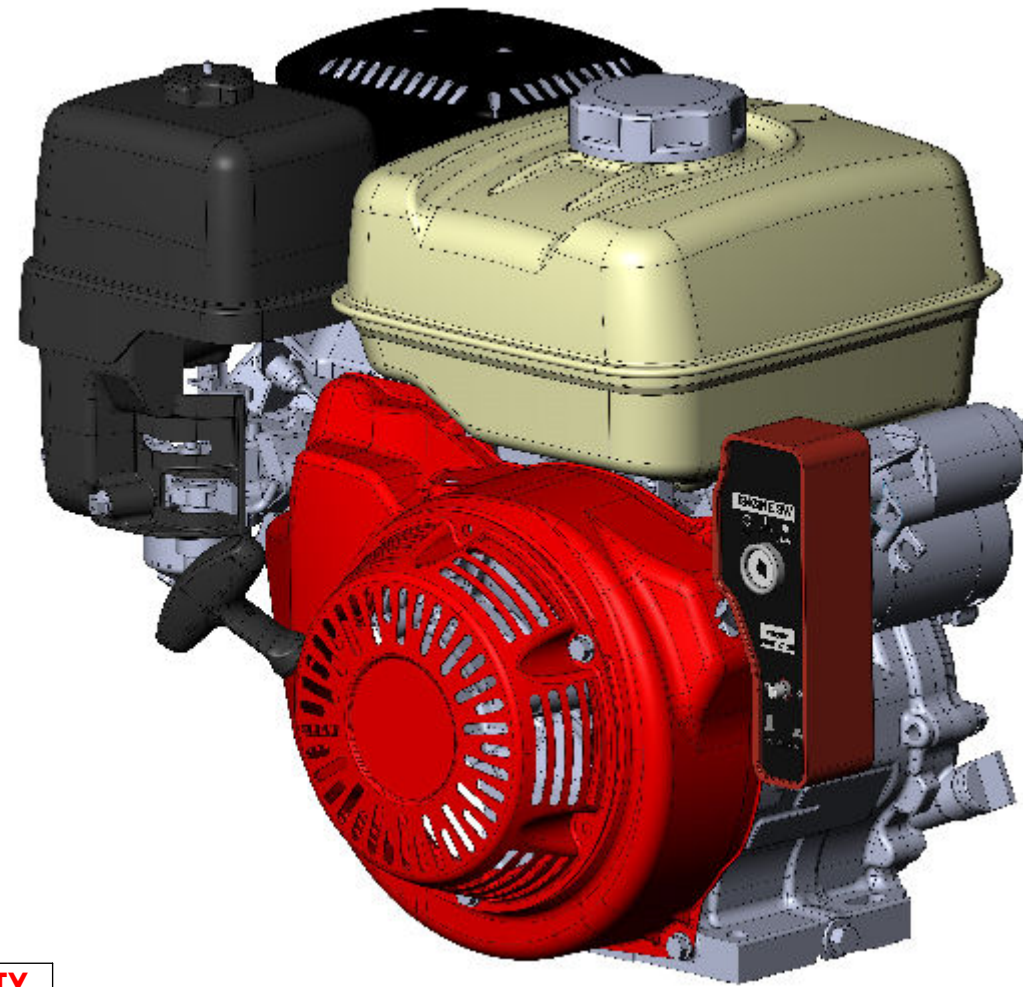

HORNET™ G2

FRAME PARTS BREAKDOWN

NUMBER	PART NO.	PART DESCRIPTION	QTY
1	90005LG2-B-R6	BASE	1
2	90005LG2-MFF-R5	MAIN FRAME FRONT & REAR	2
3	90005LG2-MT-R4	MOTOR TRAY	1
4	90005LG2-HAND-ASSY-R1	HANDLE ASSY	1
5	SEN-SG-R8	SIDE GUARD	1
6	90005LG2-COV-R6	COVER	1
7	90005LG2-TAPP-R4	TOP ACCESS PLATE PETROL	1
8	5413032	POLY HINGE	2
9	HSJ003	PUSH BUTTON LOCK LATCH	1
10	4000085	VIBRATION DAMPENERS PLASTIC HOOK FOR GUN/LANCE	2
11	M10403070	VIBRATION DAMPENERS	4
12	DP80072	WHEEL 10" LOW PROFILE SOLID	4
13	DP-LOCK	WHEEL LOCK (JWRED) GRUB SET SCREW	4

HORNET™ G2

GX390 MOTOR PARTS BREAKDOWN

① COMPLETE MOTOR - GX390UT2QXUZ

ENIGINE OIL - SAE 10W-30

NUMBER	PART NO.	PART DESCRIPTION	QTY
1	GX390UT2QXUZ	COMPLETE HONDA MOTOR 13HP GX390 QX	1
2	17210-ZE3-505	AIR FILTERHONDA AIR FILTER GX340/390	1
3	BPR6ES	SPARK PLUG	1
4	28462-ZE3-W01	PULL CORD	1
5	28400-ZE3-W02ZP	GX390 CMPL PULL START ASSEMBLY	1
6	36100-ZE1-015	HONDA ON/OFF SWITCH	1
7	15600-735-003	OIL DIPSTICK GX390	1

HORNET™ G2

QXE390 MOTOR PARTS BREAKDOWN

① COMPLETE MOTOR - GX390UT2QXER

ENGINE OIL - SAE 10W-30

NUMBER	PART NO.	PART DESCRIPTION	QTY
1	GX390UT2QXER	COMPLETE HONDA MOTOR 13 HP GX390 QXE	1
2	17210-ZE3-505	AIR FILTERHONDA AIR FILTER GX340/390	1
3	BPR6ES	SPARK PLUG	1
4	28462-ZE3-W01	PULL CORD	1
5	28400-ZE3-W02ZP	GX390 CMPL PULL START ASSEMBLY	1
6	-	KEY	1
7	15600-735-003	OIL DIPSTICK GX390	1

HORNET™ G2

IGX390 MOTOR PARTS BREAKDOWN

① COMPLETE MOTOR - GX390UT2QZNR

ENGINE OIL - SAE 10W-30

NUMBER	PART NO.	PART DESCRIPTION	QTY
1	GX390UT2QZNR	COMPLETE HONDA MOTOR 13HP IGX390 20AMP ALTER	1
2	17210-ZE3-505	AIR FILTERHONDA AIR FILTER GX340/390	1
3	BPR6ES	SPARK PLUG	1
4	28462-ZE3-W01	PULL CORD	1
5	28400-ZE3-W01	GX390 CMPL PULL START ASSEMBLY	1
6	-	KEY	1
7	15600-735-003	OIL DIPSTICK GX390	1