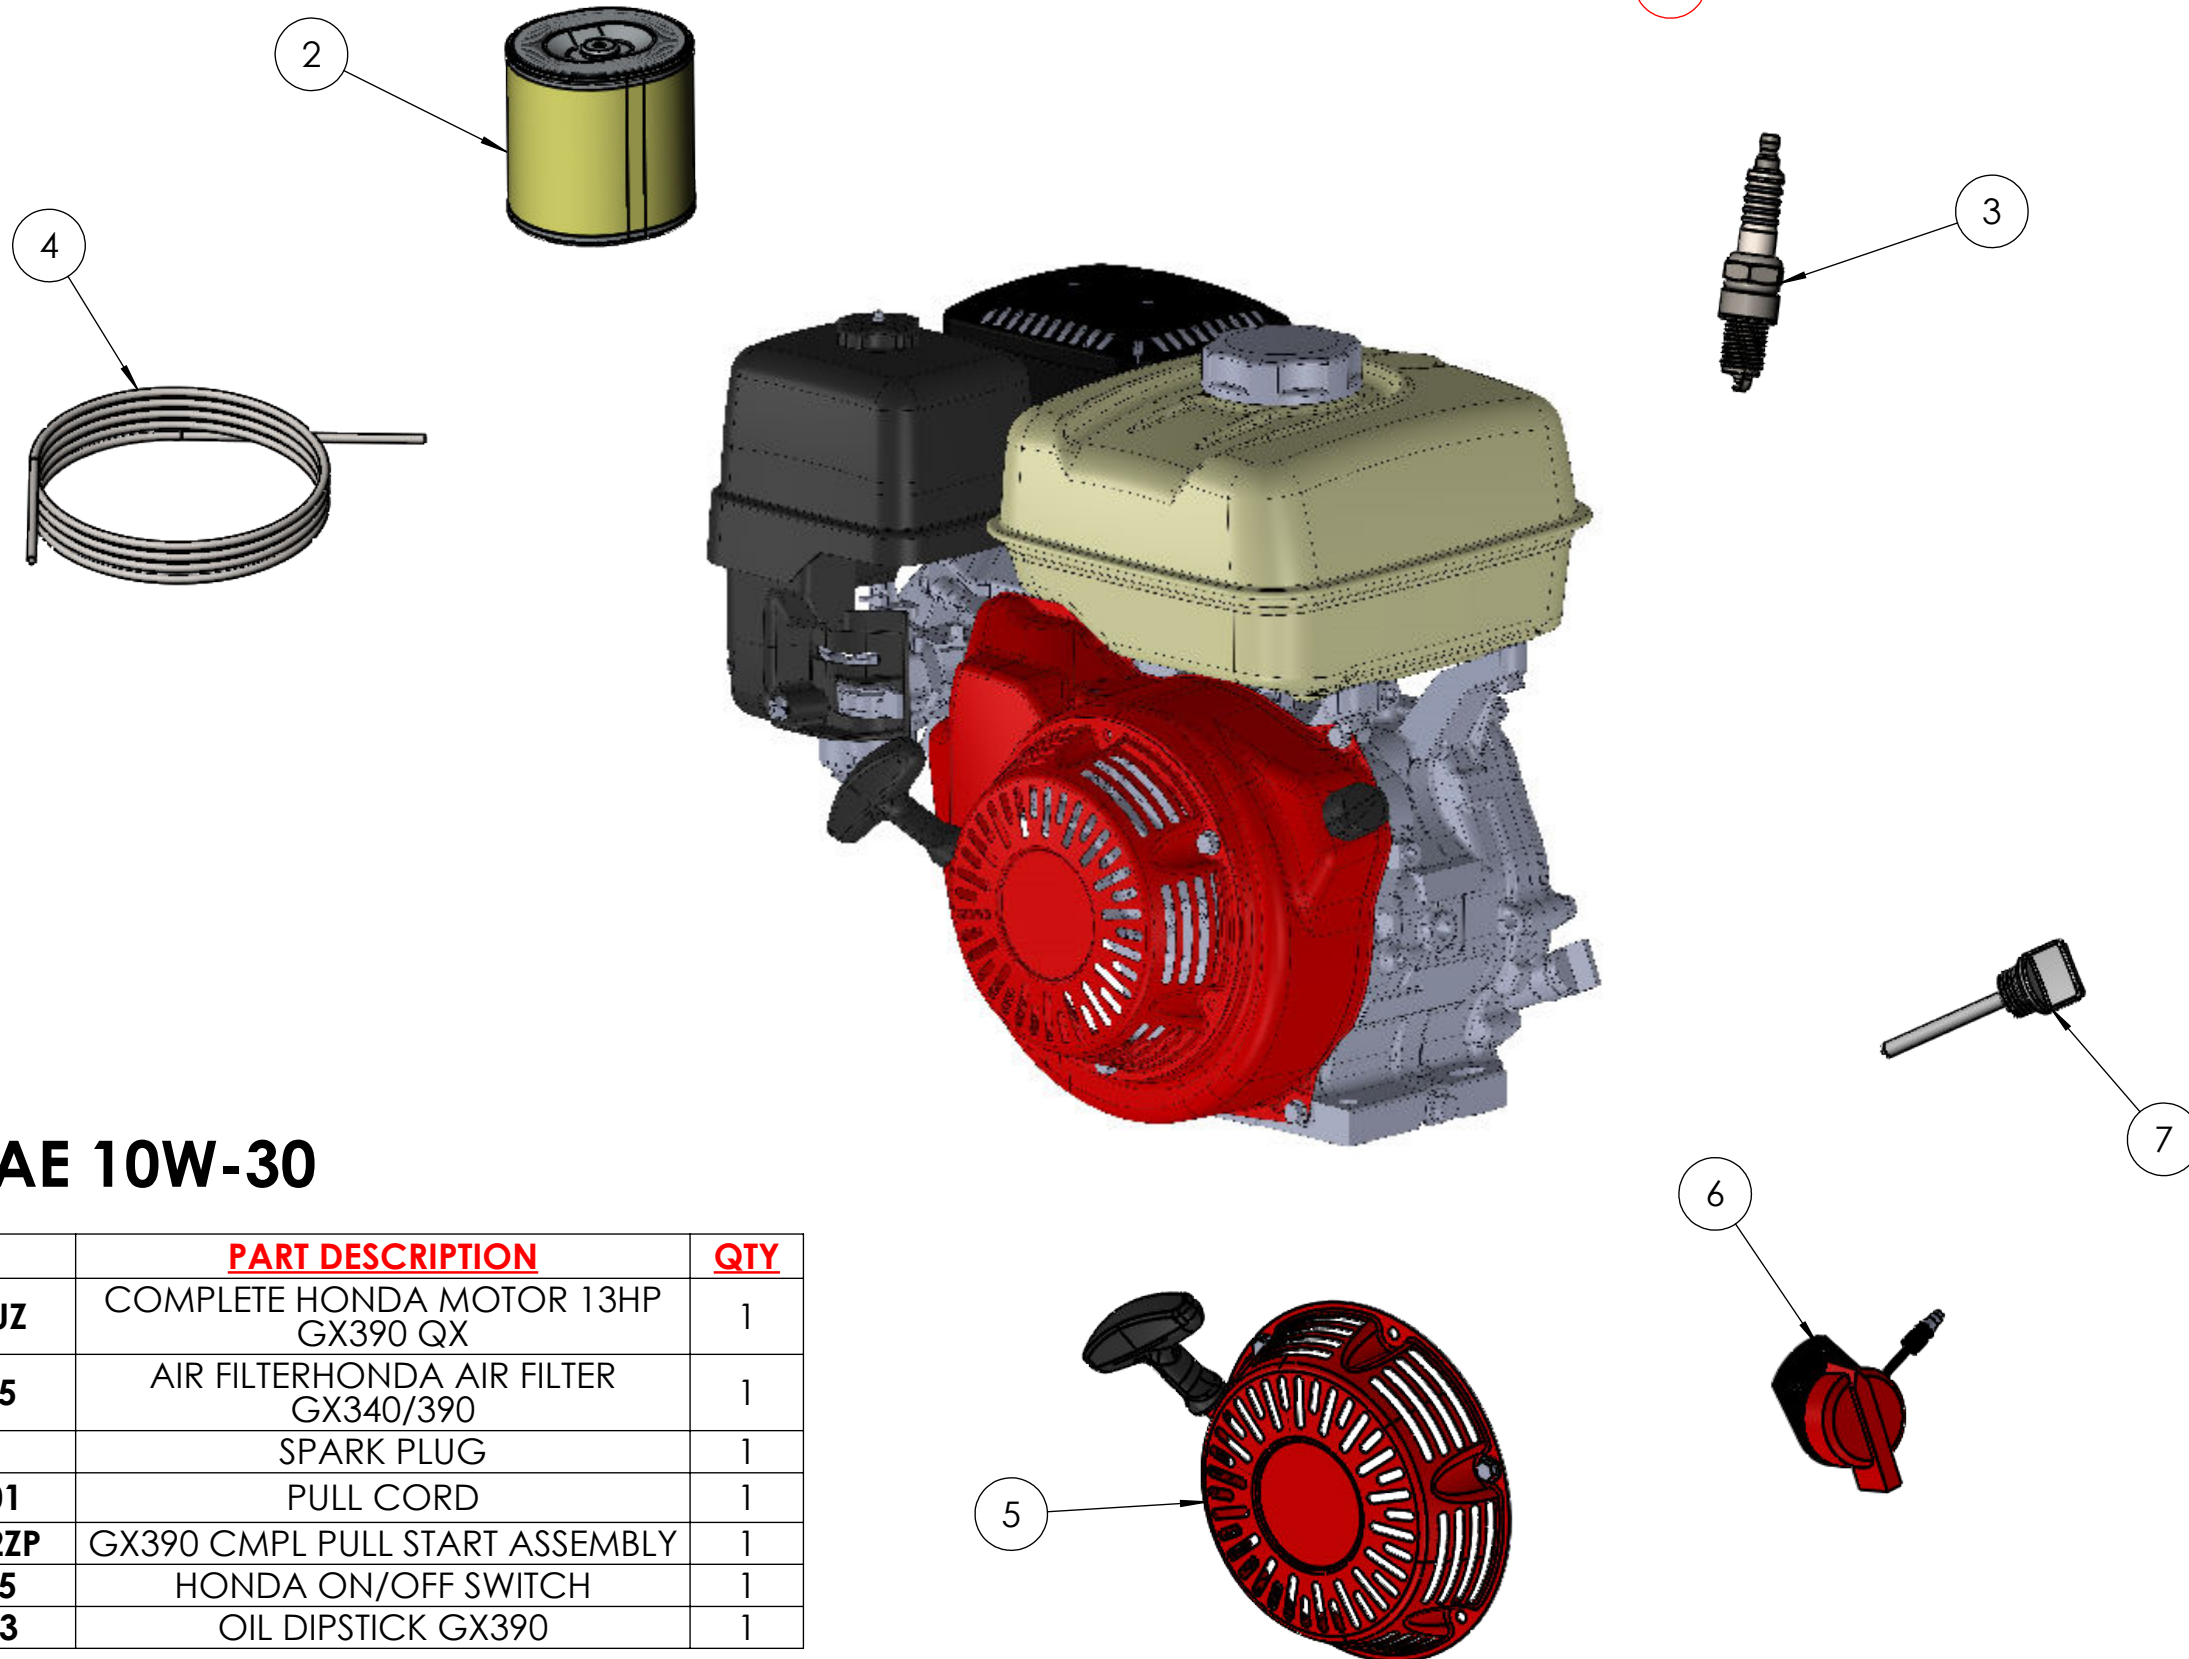

HORNET™ G2

FRAME PARTS BREAKDOWN

NUMBER	PART NO.	PART DESCRIPTION	QTY
1	90005LG2-B-R6	BASE	1
2	90005LG2-MFF-R5	MAIN FRAME FRONT & REAR	2
3	90005LG2-MT-R4	MOTOR TRAY	1
4	90005LG2-HAND-ASSY-R1	HANDLE ASSY	1
5	SEN-SG-R8	SIDE GUARD	1
6	90005LG2-COV-R6	COVER	1
7	90005LG2-TAPP-R4	TOP ACCESS PLATE PETROL	1
8	5413032	POLY HINGE	2
9	HSJ003	PUSH BUTTON LOCK LATCH	1
10	4000085	VIBRATION DAMPENERS PLASTIC HOOK FOR GUN/LANCE	2
11	M10403070	VIBRATION DAMPENERS	4
12	DP80072	WHEEL 10" LOW PROFILE SOLID	4
13	DP-LOCK	WHEEL LOCK (JWRED) GRUB SET SCREW	4

HORNET™ G2

GX390 MOTOR PARTS BREAKDOWN

① COMPLETE MOTOR - GX390UT2QXUZ

ENIGINE OIL - SAE 10W-30

NUMBER	PART NO.	PART DESCRIPTION	QTY
1	GX390UT2QXUZ	COMPLETE HONDA MOTOR 13HP GX390 QX	1
2	17210-ZE3-505	AIR FILTERHONDA AIR FILTER GX340/390	1
3	BPR6ES	SPARK PLUG	1
4	28462-ZE3-W01	PULL CORD	1
5	28400-ZE3-W02ZP	GX390 CMPL PULL START ASSEMBLY	1
6	36100-ZE1-015	HONDA ON/OFF SWITCH	1
7	15600-735-003	OIL DIPSTICK GX390	1

HORNET™ G2

QXE390 MOTOR PARTS BREAKDOWN

① COMPLETE MOTOR - GX390UT2QXER

ENGINE OIL - SAE 10W-30

NUMBER	PART NO.	PART DESCRIPTION	QTY
1	GX390UT2QXER	COMPLETE HONDA MOTOR 13 HP GX390 QXE	1
2	17210-ZE3-505	AIR FILTERHONDA AIR FILTER GX340/390	1
3	BPR6ES	SPARK PLUG	1
4	28462-ZE3-W01	PULL CORD	1
5	28400-ZE3-W02ZP	GX390 CMPL PULL START ASSEMBLY	1
6	-	KEY	1
7	15600-735-003	OIL DIPSTICK GX390	1

HORNET™ G2

IGX390 MOTOR PARTS BREAKDOWN

① COMPLETE MOTOR - GX390UT2QZNR

ENGINE OIL - SAE 10W-30

NUMBER	PART NO.	PART DESCRIPTION	QTY
1	GX390UT2QZNR	COMPLETE HONDA MOTOR 13HP IGX390 20AMP ALTER	1
2	17210-ZE3-505	AIR FILTERHONDA AIR FILTER GX340/390	1
3	BPR6ES	SPARK PLUG	1
4	28462-ZE3-W01	PULL CORD	1
5	28400-ZE3-W01	GX390 CMPL PULL START ASSEMBLY	1
6	-	KEY	1
7	15600-735-003	OIL DIPSTICK GX390	1