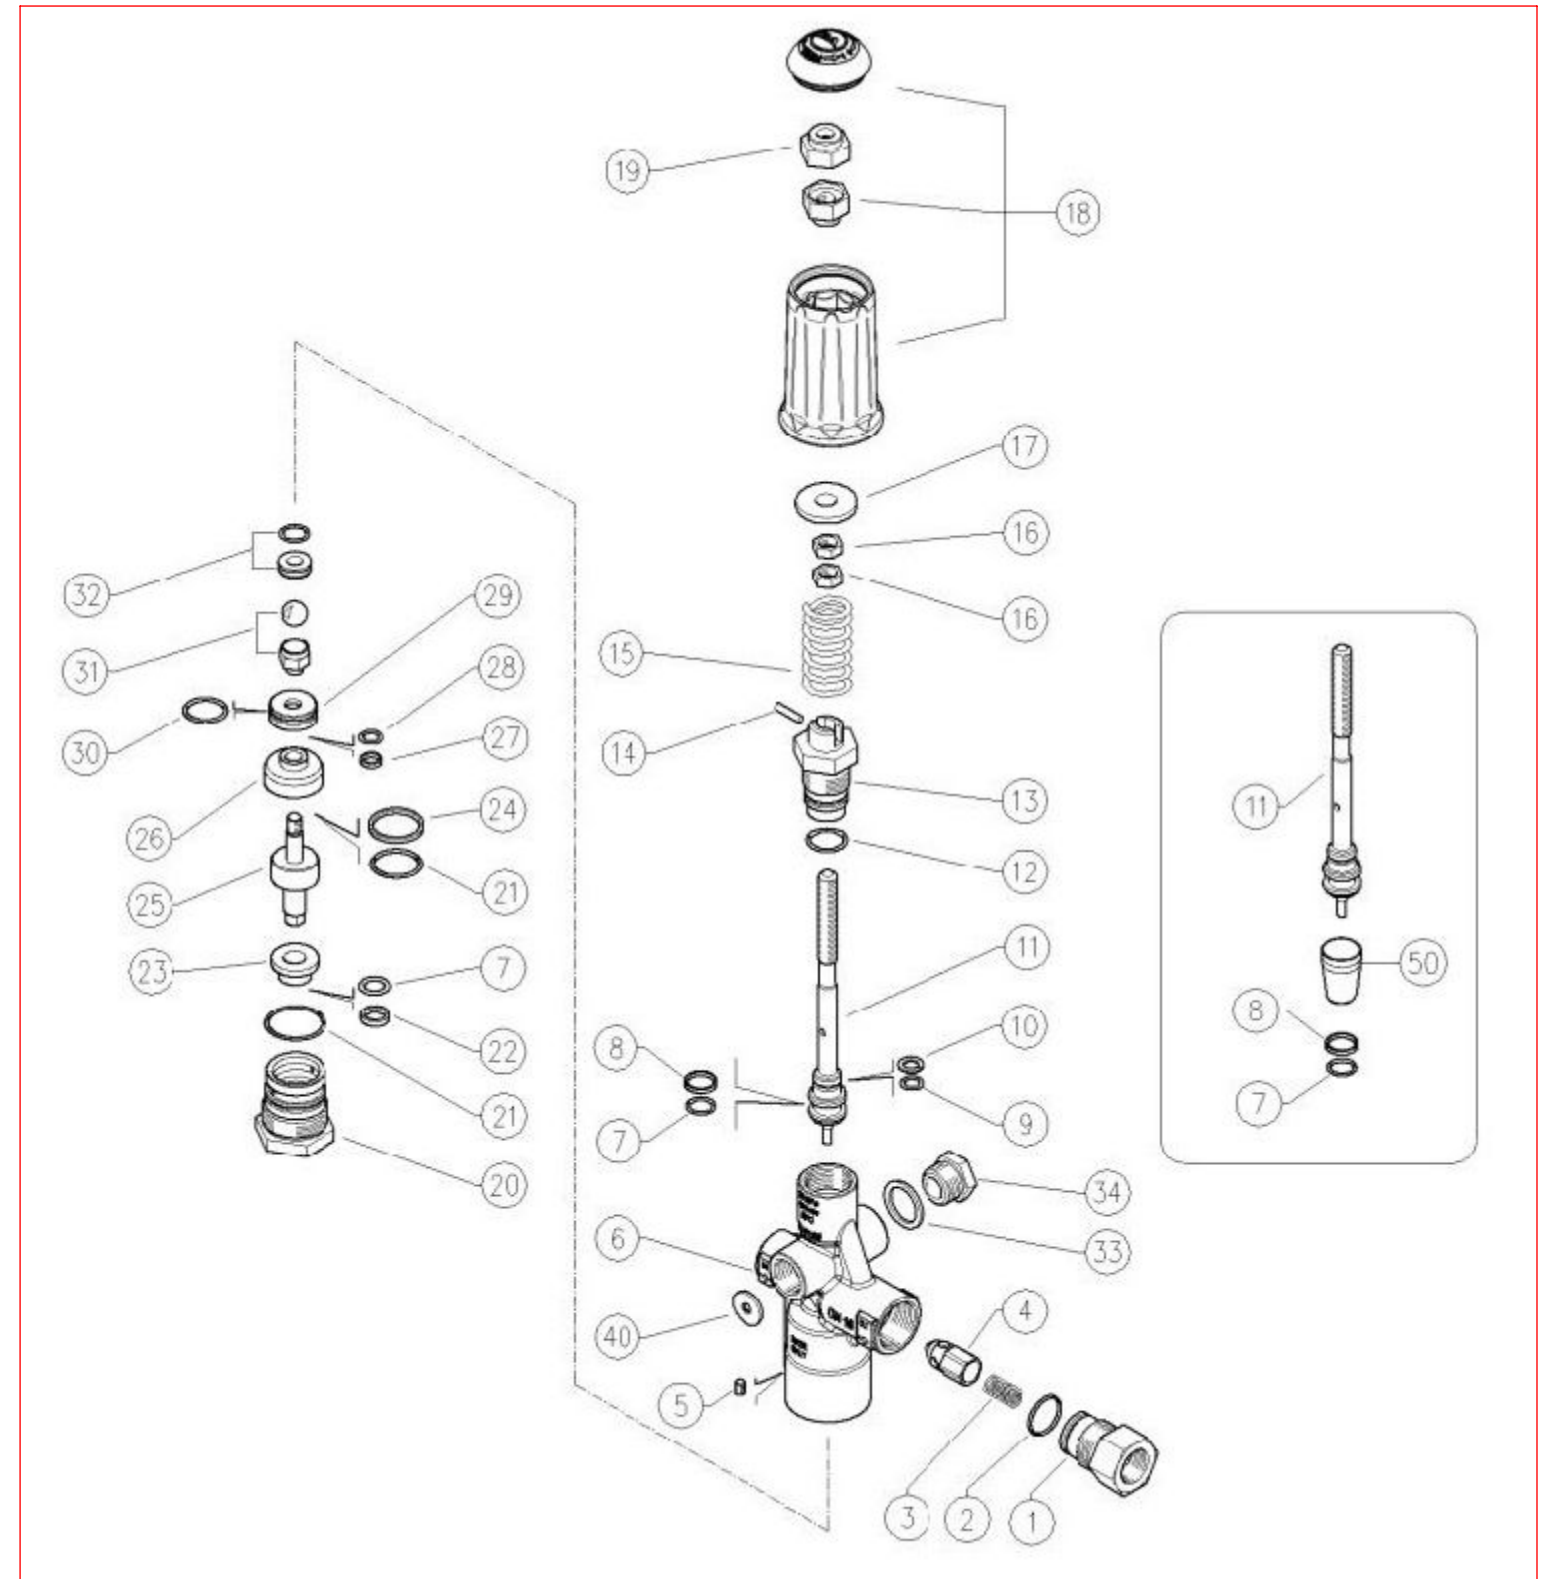

1 UNLOADER VALVE