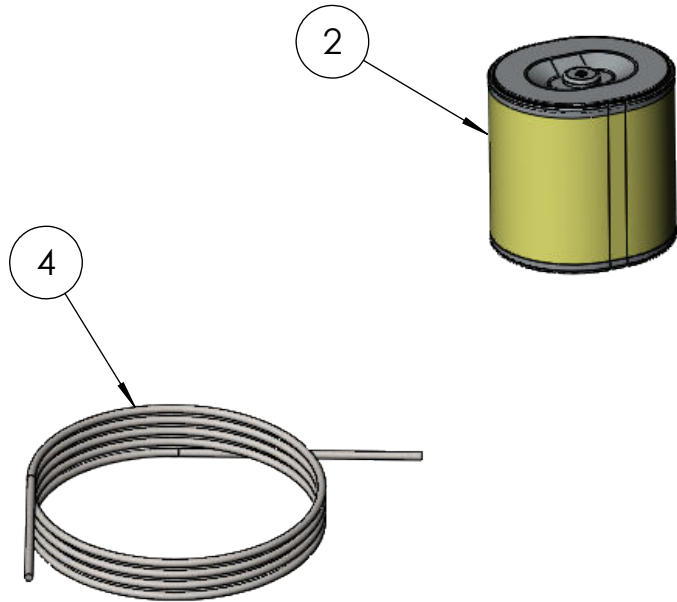

HORNET™ G2

FRAME PARTS BREAKDOWN

NUMBER	PART NO.	PART DESCRIPTION	QTY
1	90005LG2-B-R6	BASE	1
2	90005LG2-MFF-R5	MAIN FRAME FRONT & REAR	2
3	90005LG2-MT-R4	MOTOR TRAY	1
4	90005LG2-HAND-ASSY-R1	HANDLE ASSY	1
5	SEN-SG-R8	SIDE GUARD	1
6	90005LG2-COV-R6	COVER	1
7	90005LG2-TAPP-R4	TOP ACCESS PLATE PETROL	1
8	5413032	POLY HINGE	2
9	HSJ003	PUSH BUTTON LOCK LATCH	1
10	4000085	VIBRATION DAMPENERS PLASTIC HOOK FOR GUN/LANCE	2
11	M10403070	VIBRATION DAMPENERS	4
12	DP80072	WHEEL 10" LOW PROFILE SOLID	4
13	DP-LOCK	WHEEL LOCK (JWRED) GRUB SET SCREW	4

HORNET™ G2

GX390 MOTOR PARTS BREAKDOWN

① COMPLETE MOTOR - GX390UT2QXUZ

ENIGINE OIL - SAE 10W-30

NUMBER	PART NO.	PART DESCRIPTION	QTY
1	GX390UT2QXUZ	COMPLETE HONDA MOTOR 13HP GX390 QX	1
2	17210-ZE3-505	AIR FILTERHONDA AIR FILTER GX340/390	1
3	BPR6ES	SPARK PLUG	1
4	28462-ZE3-W01	PULL CORD	1
5	28400-ZE3-W02ZP	GX390 CMPL PULL START ASSEMBLY	1
6	36100-ZE1-015	HONDA ON/OFF SWITCH	1
7	15600-735-003	OIL DIPSTICK GX390	1

HORNET™ G2

QXE390 MOTOR PARTS BREAKDOWN

① COMPLETE MOTOR - GX390UT2QXER

ENGINE OIL - SAE 10W-30

NUMBER	PART NO.	PART DESCRIPTION	QTY
1	GX390UT2QXER	COMPLETE HONDA MOTOR 13 HP GX390 QXE	1
2	17210-ZE3-505	AIR FILTERHONDA AIR FILTER GX340/390	1
3	BPR6ES	SPARK PLUG	1
4	28462-ZE3-W01	PULL CORD	1
5	28400-ZE3-W02ZP	GX390 CMPL PULL START ASSEMBLY	1
6	-	KEY	1
7	15600-735-003	OIL DIPSTICK GX390	1