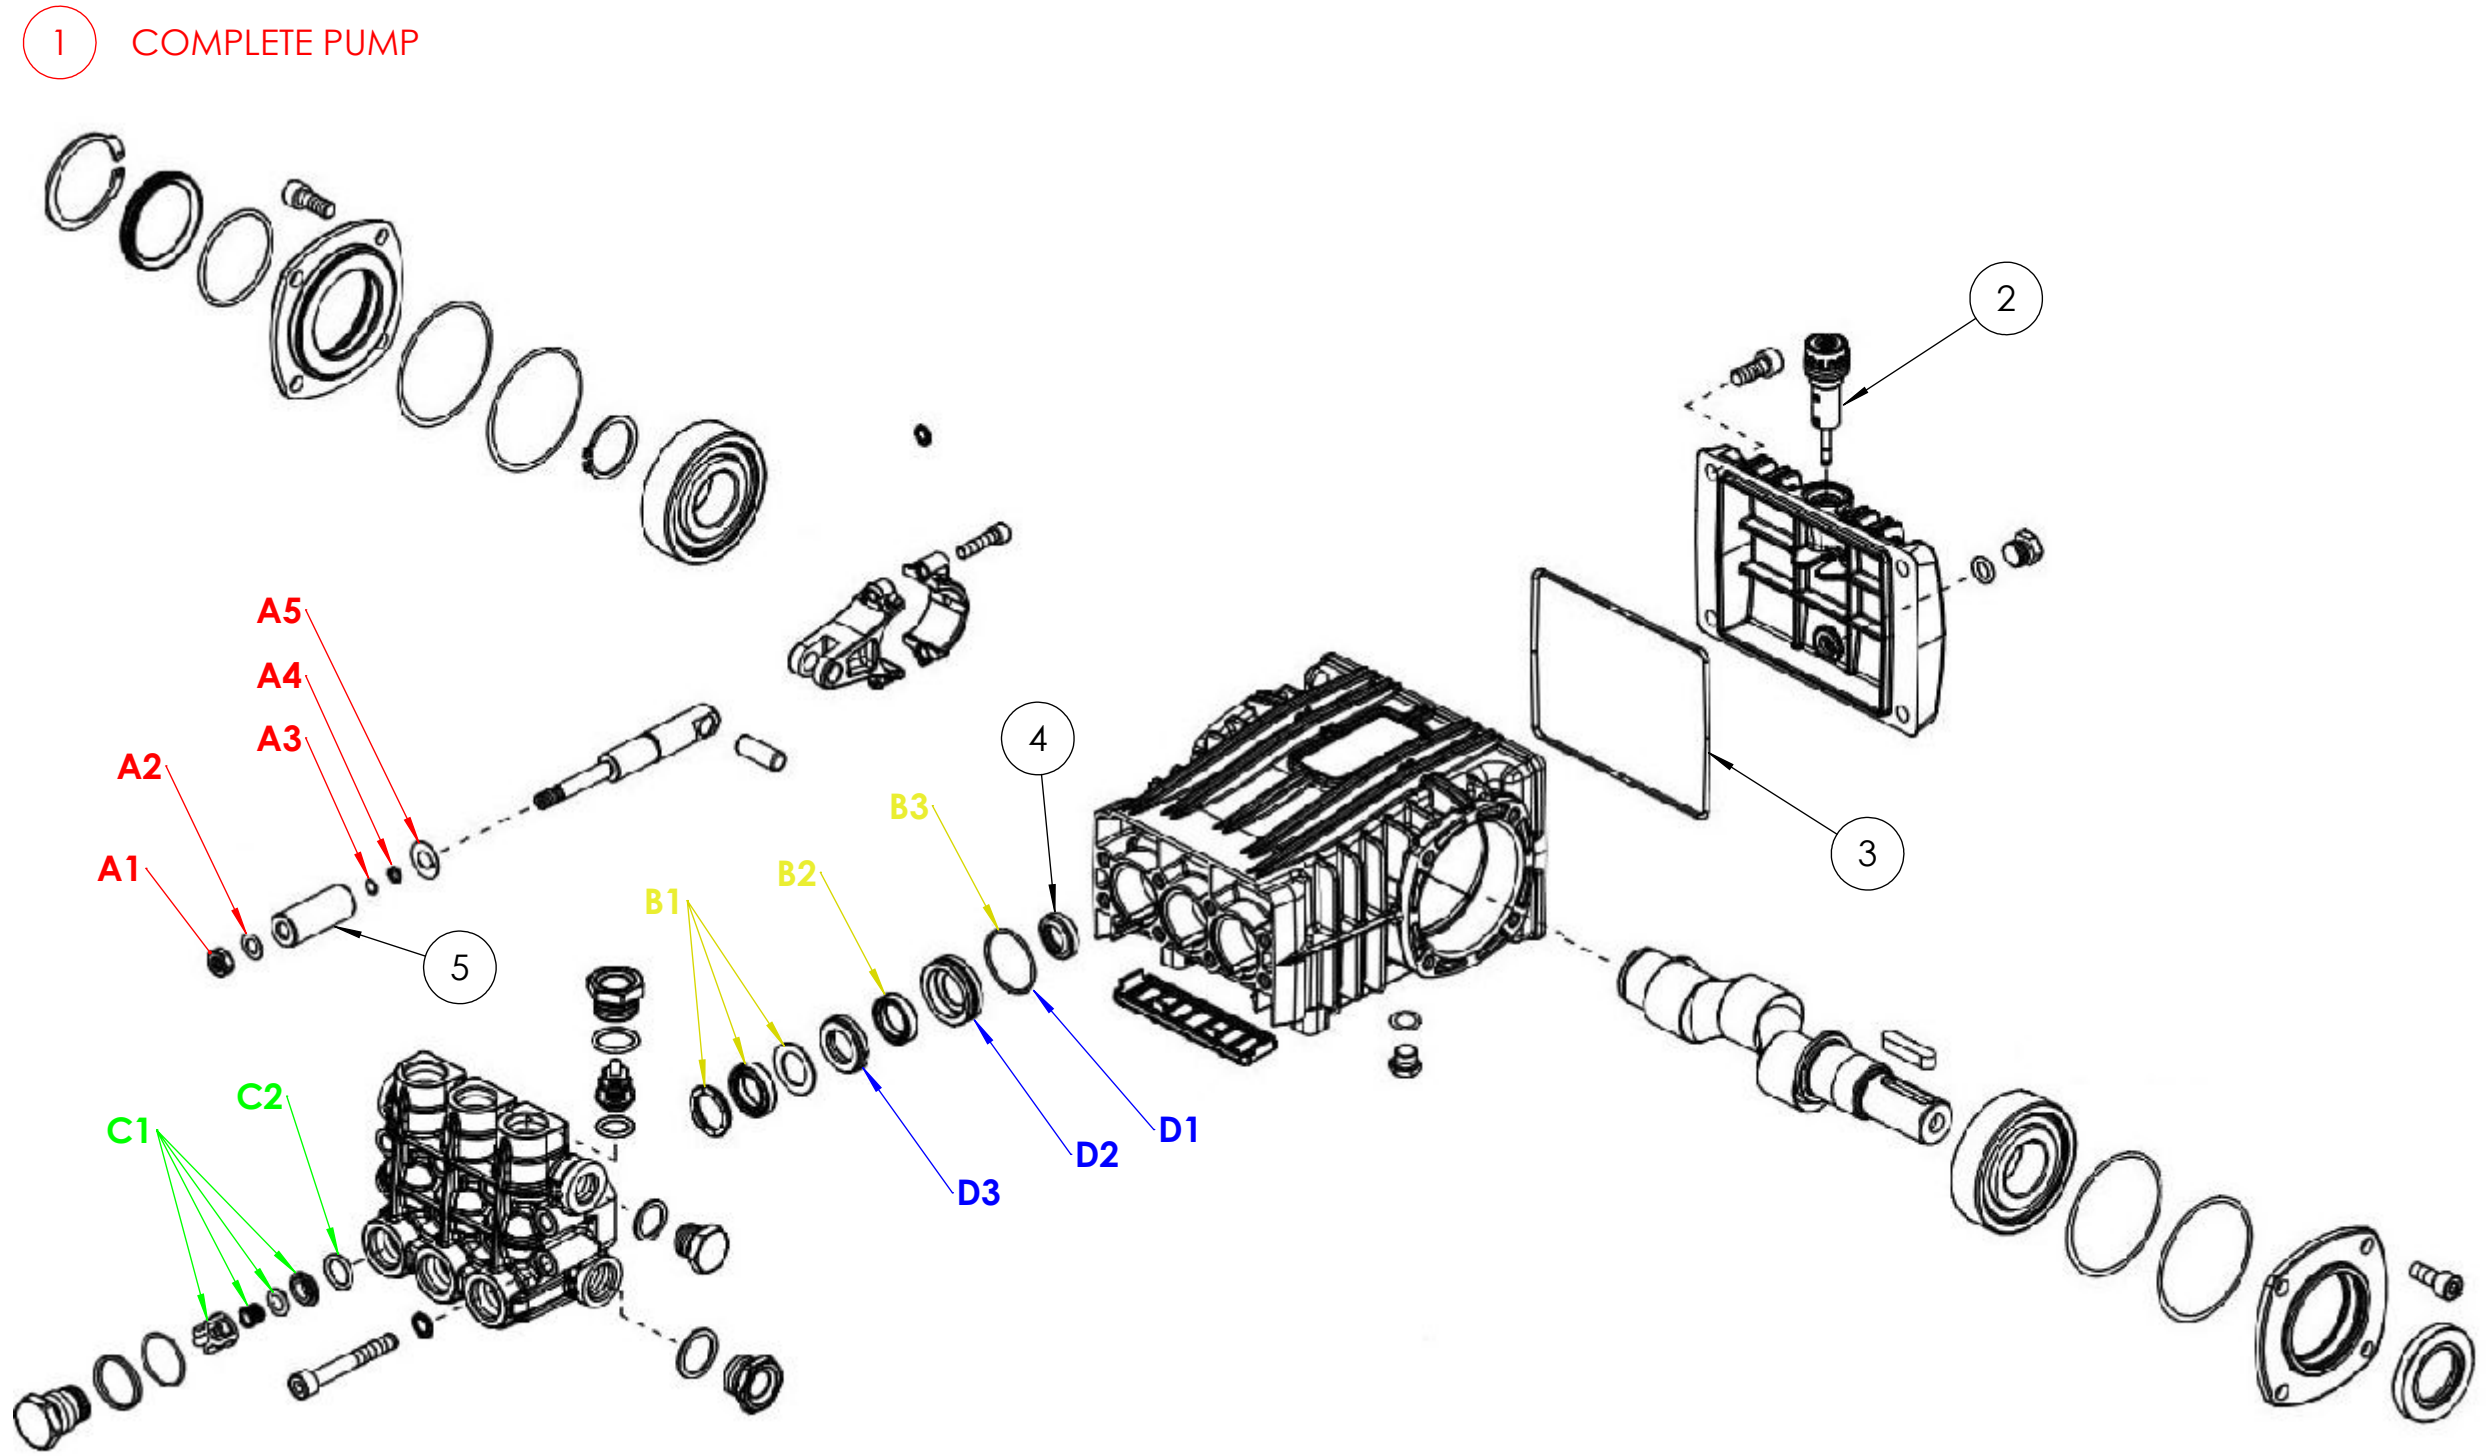

HORNET™ G2

QXE390 MOTOR PARTS BREAKDOWN

① COMPLETE MOTOR - GX390UT2QXER

ENGINE OIL - SAE 10W-30

NUMBER	PART NO.	PART DESCRIPTION	QTY
1	GX390UT2QXER	COMPLETE HONDA MOTOR 13 HP GX390 QXE	1
2	17210-ZE3-505	AIR FILTERHONDA AIR FILTER GX340/390	1
3	BPR6ES	SPARK PLUG	1
4	28462-ZE3-W01	PULL CORD	1
5	28400-ZE3-W02ZP	GX390 CMPL PULL START ASSEMBLY	1
6	-	KEY	1
7	15600-735-003	OIL DIPSTICK GX390	1

HORNET™ G2

IGX390 MOTOR PARTS BREAKDOWN

① COMPLETE MOTOR - GX390UT2QZNR

ENGINE OIL - SAE 10W-30

NUMBER	PART NO.	PART DESCRIPTION	QTY
1	GX390UT2QZNR	COMPLETE HONDA MOTOR 13HP IGX390 20AMP ALTER	1
2	17210-ZE3-505	AIR FILTERHONDA AIR FILTER GX340/390	1
3	BPR6ES	SPARK PLUG	1
4	28462-ZE3-W01	PULL CORD	1
5	28400-ZE3-W01	GX390 CMPL PULL START ASSEMBLY	1
6	-	KEY	1
7	15600-735-003	OIL DIPSTICK GX390	1

ITEM NO.	QTY
B1	3
B2	3
B3	3

VALVE KIT

KIT 01030

ITEM NO.	QTY
C1	6
C2	6

BRASS RING KIT

KIT 01208

ITEM NO.	QTY
D1	3
D2	3
D3	3

NUMBER	PART NO.	PART DESCRIPTION	QTY
1	JP30.15U4	COMPLETE PUMP	1
2	162504	OIL DIPSTICK	1
3	1101N6	GASKET	1
4	000718	OIL SEALS	3
5	120571	PISTONS	3

OIL TYPE - SAE15W40 - 250ml

HORNET™ G2

GEARBOX PARTS BREAKDOWN

1 COMPLETE GEARBOX ASSY

OIL TYPE - SAE80W90 - 300mL

NUMBER	PART NO.	PART DESCRIPTION	QTY
1	JGB1.22HPURC	REDUCTION GEARBOX UP TO 22HP 1" 25.4mm	1
2	000787	OIL SEAL	1
3	180511	GEARBOX BOLTS	4
4	RL21D-08	OIL PLUG O-RING	2
5	1603M8	OIL PLUG 1/2"	1
6	061407	GRUBSCREW	1
7	110175	GEARBOX LARGE O-RING	1
8	1101D1	GEARBOX SMALL O-RING	1
9	1603M6	SIGHT GLASS	1
10	160362	GEARBOX PLUG	1