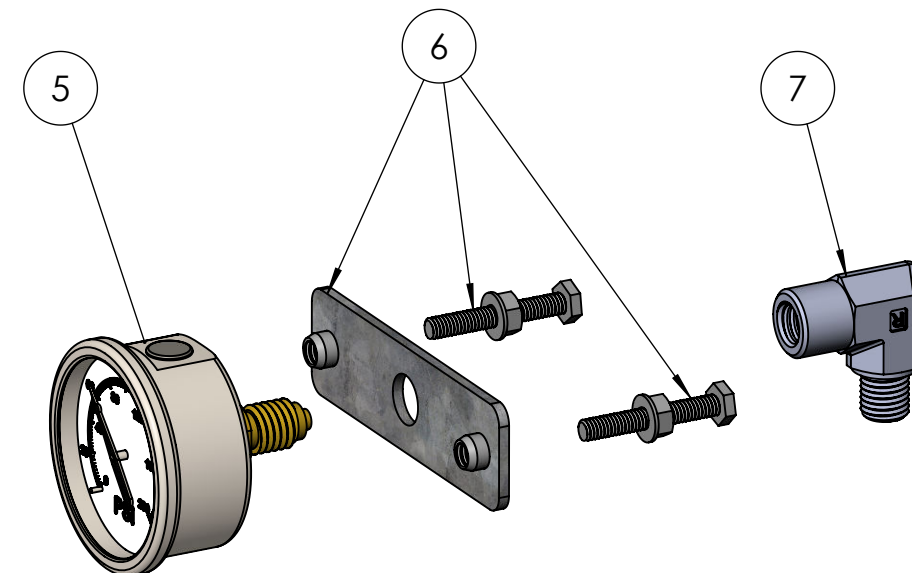

1 UNLOADER VALVE

HORNET™ G2

FRONT COMPONENTS PARTS BREAKDOWN

NUMBER	PART NO.	PART DESCRIPTION	QTY
1	LB22M-JW	S/STEEL 22mm JETWAVE EMERGENCY STOP BUTTON	1
2	EM-60	PROTECTIVE SHROUD - 22mm EMERGENCY STOP	1
3	WPLB22M	WIRE PLUG TO SUIT S/STEEL JW LB E/STOP	1
4	75920-05BX	BATTERY ISOLATOR SWITCH WITH KEY	1
5	13003540	PRESS GAUGE BACK ENTRY 1/4BSP 0-600	1
6	JWBRAK-2	GALV GAUGE BRACKET	3
7	S25-0404	CB54-0404 1/4 X 1/4 M/F ELBOW	1

HORNET™ G2

HOSES PARTS BREAKDOWN

2 COMPLETE 15m HOSE

8 COMPLETE CHEM LINE

9 COMPLETE GAUGE HOSE

5 COMPLETE HIGH PRESSURE LEAD HOSE

6 COMPLETE INLET HOSE

7 COMPLETE BYPASS HOSE