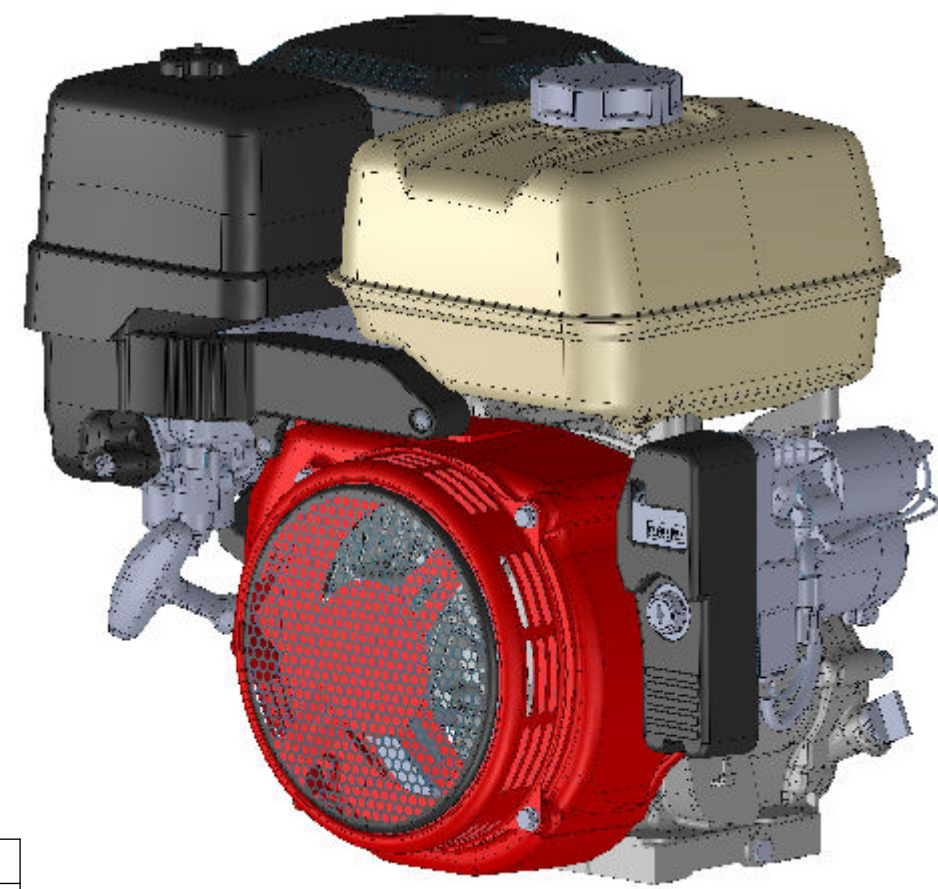

HORNET™ G2

FRAME PARTS BREAKDOWN

NUMBER	PART NO.	PART DESCRIPTION	QTY
1	90005LG2-B-R6	BASE	1
2	90005LG2-MFF-R5	MAIN FRAME FRONT & REAR	2
3	90005LG2-MT-R4	MOTOR TRAY	1
4	90005LG2-HAND-ASSY-R1	HANDLE ASSY	1
5	SEN-SG-R8	SIDE GUARD	1
6	90005LG2-COV-R6	COVER	1
7	90005LG2-TAPP-R4	TOP ACCESS PLATE PETROL	1
8	5413032	POLY HINGE	2
9	HSJ003	PUSH BUTTON LOCK LATCH	1
10	4000085	VIBRATION DAMPENERS PLASTIC HOOK FOR GUN/LANCE	2
11	M10403070	VIBRATION DAMPENERS	4
12	DP80072	WHEEL 10" LOW PROFILE SOLID	4
13	DP-LOCK	WHEEL LOCK (JWRED) GRUB SET SCREW	4

HORNET™ G2

GX390 MOTOR PARTS BREAKDOWN

① COMPLETE MOTOR - GX390UT2QXUZ

ENIGINE OIL - SAE 10W-30

NUMBER	PART NO.	PART DESCRIPTION	QTY
1	GX390UT2QXUZ	COMPLETE HONDA MOTOR 13HP GX390 QX	1
2	17210-ZE3-505	AIR FILTERHONDA AIR FILTER GX340/390	1
3	BPR6ES	SPARK PLUG	1
4	28462-ZE3-W01	PULL CORD	1
5	28400-ZE3-W02ZP	GX390 CMPL PULL START ASSEMBLY	1
6	36100-ZE1-015	HONDA ON/OFF SWITCH	1
7	15600-735-003	OIL DIPSTICK GX390	1

HORNET™ G2

QXE390 MOTOR PARTS BREAKDOWN

① COMPLETE MOTOR - GX390UT2QXER

ENGINE OIL - SAE 10W-30

NUMBER	PART NO.	PART DESCRIPTION	QTY
1	GX390UT2QXER	COMPLETE HONDA MOTOR 13 HP GX390 QXE	1
2	17210-ZE3-505	AIR FILTERHONDA AIR FILTER GX340/390	1
3	BPR6ES	SPARK PLUG	1
4	28462-ZE3-W01	PULL CORD	1
5	28400-ZE3-W02ZP	GX390 CMPL PULL START ASSEMBLY	1
6	-	KEY	1
7	15600-735-003	OIL DIPSTICK GX390	1

HORNET™ G2

IGX390 MOTOR PARTS BREAKDOWN

① COMPLETE MOTOR - GX390UT2QZNR

ENGINE OIL - SAE 10W-30

NUMBER	PART NO.	PART DESCRIPTION	QTY
1	GX390UT2QZNR	COMPLETE HONDA MOTOR 13HP IGX390 20AMP ALTER	1
2	17210-ZE3-505	AIR FILTERHONDA AIR FILTER GX340/390	1
3	BPR6ES	SPARK PLUG	1
4	28462-ZE3-W01	PULL CORD	1
5	28400-ZE3-W01	GX390 CMPL PULL START ASSEMBLY	1
6	-	KEY	1
7	15600-735-003	OIL DIPSTICK GX390	1