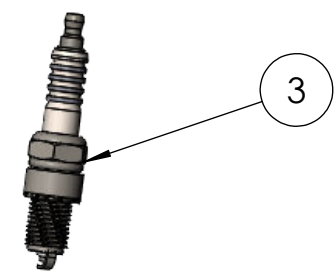

HORNET™ G2

FRAME PARTS BREAKDOWN

NUMBER	PART NO.	PART DESCRIPTION	QTY
1	90005LG2-B-R6	BASE	1
2	90005LG2-MFF-R5	MAIN FRAME FRONT & REAR	2
3	90005LG2-MT-R4	MOTOR TRAY	1
4	90005LG2-HAND-ASSY-R1	HANDLE ASSY	1
5	SEN-SG-R8	SIDE GUARD	1
6	90005LG2-COV-R6	COVER	1
7	90005LG2-TAPP-R4	TOP ACCESS PLATE PETROL	1
8	5413032	POLY HINGE	2
9	HSJ003	PUSH BUTTON LOCK LATCH	1
10	4000085	VIBRATION DAMPENERS PLASTIC HOOK FOR GUN/LANCE	2
11	M10403070	VIBRATION DAMPENERS	4
12	DP80072	WHEEL 10" LOW PROFILE SOLID	4
13	DP-LOCK	WHEEL LOCK (JWRED) GRUB SET SCREW	4

HORNET™ G2

QXE390 MOTOR PARTS BREAKDOWN

① COMPLETE MOTOR - GX390UT2QXER

ENGINE OIL - SAE 10W-30

NUMBER	PART NO.	PART DESCRIPTION	QTY
1	GX390UT2QXER	COMPLETE HONDA MOTOR 13 HP GX390 QXE	1
2	17210-ZE3-505	AIR FILTERHONDA AIR FILTER GX340/390	1
3	BPR6ES	SPARK PLUG	1
4	28462-ZE3-W01	PULL CORD	1
5	28400-ZE3-W02ZP	GX390 CMPL PULL START ASSEMBLY	1
6	-	KEY	1
7	15600-735-003	OIL DIPSTICK GX390	1

HORNET™ G2

IGX390 MOTOR PARTS BREAKDOWN

① COMPLETE MOTOR - GX390UT2QZNR

ENGINE OIL - SAE 10W-30

NUMBER	PART NO.	PART DESCRIPTION	QTY
1	GX390UT2QZNR	COMPLETE HONDA MOTOR 13HP IGX390 20AMP ALTER	1
2	17210-ZE3-505	AIR FILTERHONDA AIR FILTER GX340/390	1
3	BPR6ES	SPARK PLUG	1
4	28462-ZE3-W01	PULL CORD	1
5	28400-ZE3-W01	GX390 CMPL PULL START ASSEMBLY	1
6	-	KEY	1
7	15600-735-003	OIL DIPSTICK GX390	1

HORNET™ G2

PUMP FITTINGS PARTS BREAKDOWN

NUMBER	PART NO.	PART DESCRIPTION	QTY
1	S49-0604	SS304 ELBOW 3/8" BSPT M X 1/4" BSPT M	1
2	06003-0808	BR 1/2 TAIL 1/2 THREAD MALE	1
3	S48-060606SS	1/2 X 1/2 X 1/2 F/F/F TEE	1
4	RL21D-06	3/8" DOUTY SEAL	1
5	60158000	VS240 RELIEF VALVE 3/8M	1
6	208315	NIPPLE HEX BRASS 20mm	1
7	209715	1/2 X 1/2 X 1/2 F/F/F TEE	1
8	60.0630.70	VT6 THERMAL VALVE 1/2"	1
9	06003-0808	BR 1/2 TAIL 1/2 THREAD MALE	1