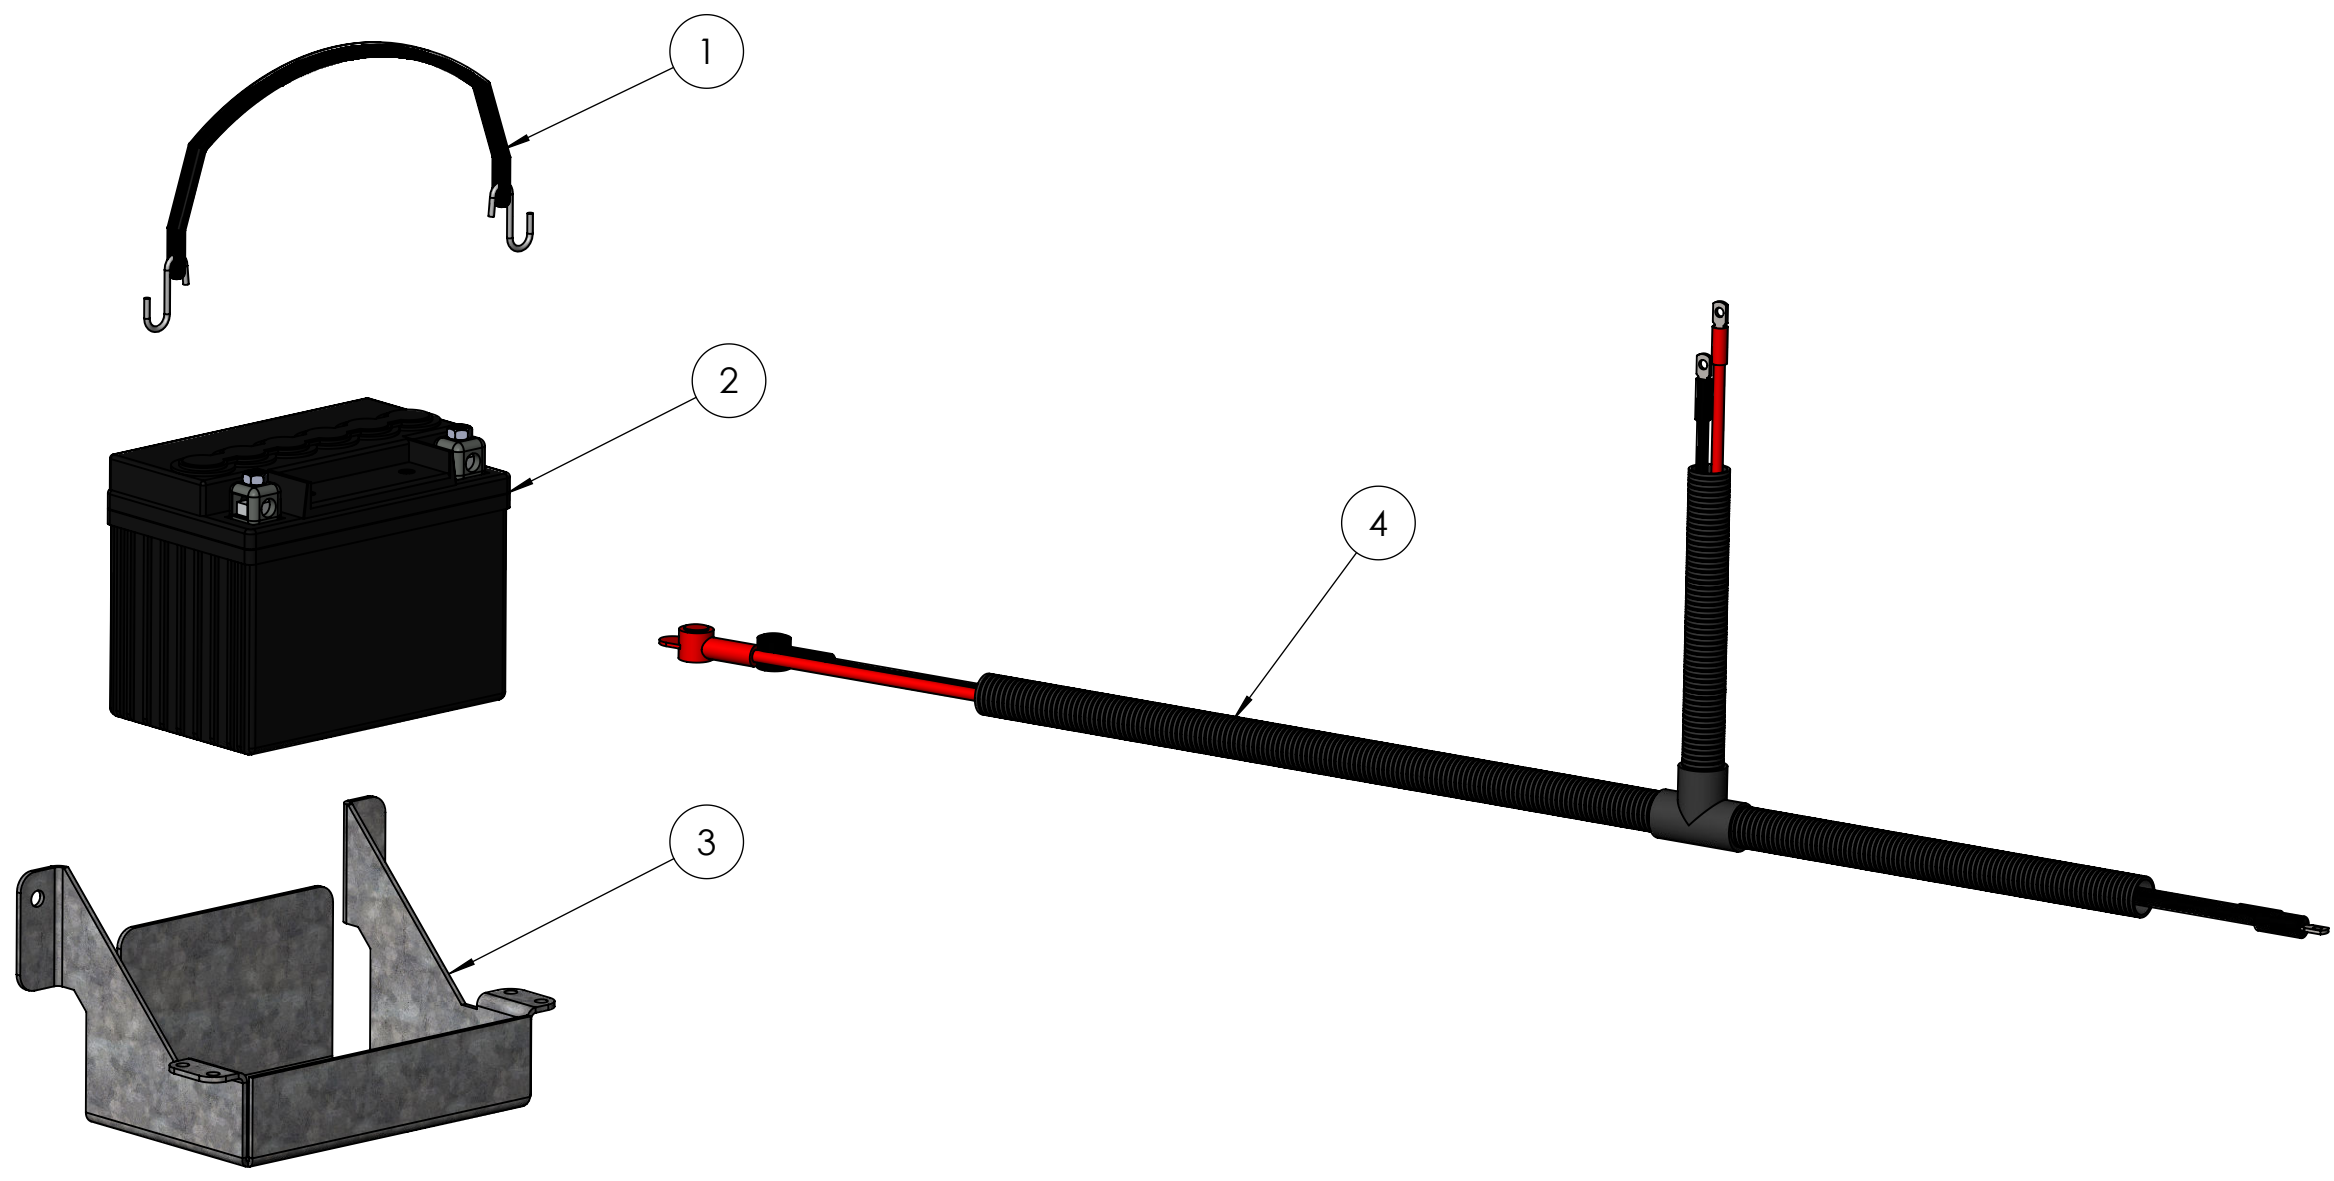

HORNET™ G2

BATTERY PARTS BREAKDOWN

*ELECTRIC START MODELS ONLY

NUMBER	PART NO.	PART DESCRIPTION	QTY
1	80039	RUBBER BATTERY STRAP	1
2	U1R-280	DELKOR BATTERY 280CCA RIGHT POST	1
3	90005LG2-BATCRAD-R4	HORNET G2 FRAME BATTERY CRADLE	1
4	HPHG2-LOOM	HORNET G2 BATTERY LOOM	1