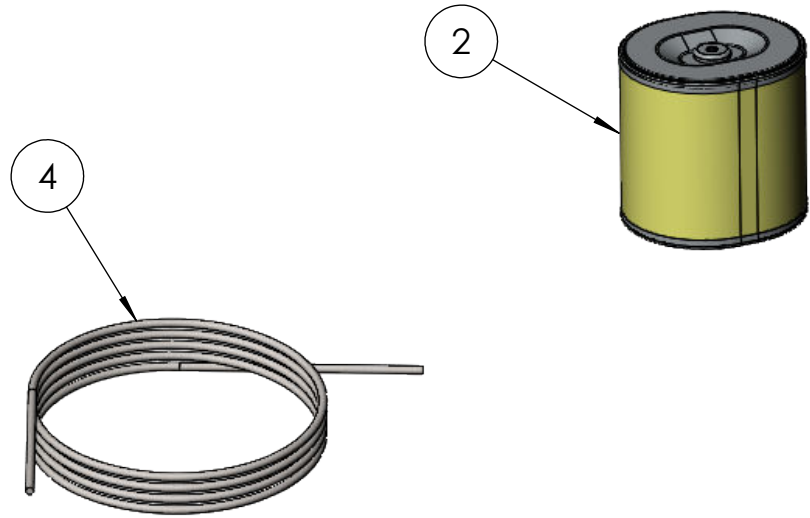

HORNET™ G2

QXE390 MOTOR PARTS BREAKDOWN

① COMPLETE MOTOR - GX390UT2QXER

ENGINE OIL - SAE 10W-30

NUMBER	PART NO.	PART DESCRIPTION	QTY
1	GX390UT2QXER	COMPLETE HONDA MOTOR 13 HP GX390 QXE	1
2	17210-ZE3-505	AIR FILTERHONDA AIR FILTER GX340/390	1
3	BPR6ES	SPARK PLUG	1
4	28462-ZE3-W01	PULL CORD	1
5	28400-ZE3-W02ZP	GX390 CMPL PULL START ASSEMBLY	1
6	-	KEY	1
7	15600-735-003	OIL DIPSTICK GX390	1

HORNET™ G2

IGX390 MOTOR PARTS BREAKDOWN

① COMPLETE MOTOR - GX390UT2QZNR

ENGINE OIL - SAE 10W-30

NUMBER	PART NO.	PART DESCRIPTION	QTY
1	GX390UT2QZNR	COMPLETE HONDA MOTOR 13HP IGX390 20AMP ALTER	1
2	17210-ZE3-505	AIR FILTERHONDA AIR FILTER GX340/390	1
3	BPR6ES	SPARK PLUG	1
4	28462-ZE3-W01	PULL CORD	1
5	28400-ZE3-W01	GX390 CMPL PULL START ASSEMBLY	1
6	-	KEY	1
7	15600-735-003	OIL DIPSTICK GX390	1

HORNET™ G2

PUMP FITTINGS PARTS BREAKDOWN

NUMBER	PART NO.	PART DESCRIPTION	QTY
1	S49-0604	SS304 ELBOW 3/8" BSPT M X 1/4" BSPT M	1
2	06003-0808	BR 1/2 TAIL 1/2 THREAD MALE	1
3	S48-060606SS	1/2 X 1/2 X 1/2 F/F/F TEE	1
4	RL21D-06	3/8" DOUTY SEAL	1
5	60158000	VS240 RELIEF VALVE 3/8M	1
6	208315	NIPPLE HEX BRASS 20mm	1
7	209715	1/2 X 1/2 X 1/2 F/F/F TEE	1
8	60.0630.70	VT6 THERMAL VALVE 1/2"	1
9	06003-0808	BR 1/2 TAIL 1/2 THREAD MALE	1