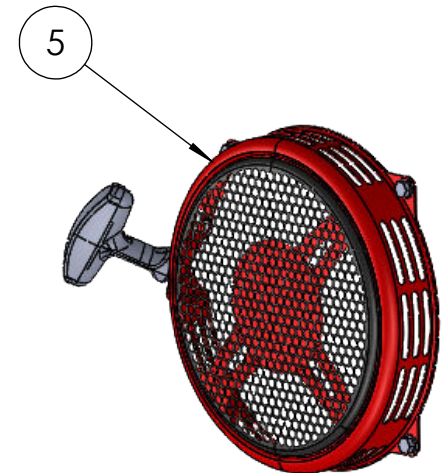

HORNET™ G2

IGX390 MOTOR PARTS BREAKDOWN

① COMPLETE MOTOR - GX390UT2QZNR

ENGINE OIL - SAE 10W-30

NUMBER	PART NO.	PART DESCRIPTION	QTY
1	GX390UT2QZNR	COMPLETE HONDA MOTOR 13HP IGX390 20AMP ALTER	1
2	17210-ZE3-505	AIR FILTERHONDA AIR FILTER GX340/390	1
3	BPR6ES	SPARK PLUG	1
4	28462-ZE3-W01	PULL CORD	1
5	28400-ZE3-W01	GX390 CMPL PULL START ASSEMBLY	1
6	-	KEY	1
7	15600-735-003	OIL DIPSTICK GX390	1