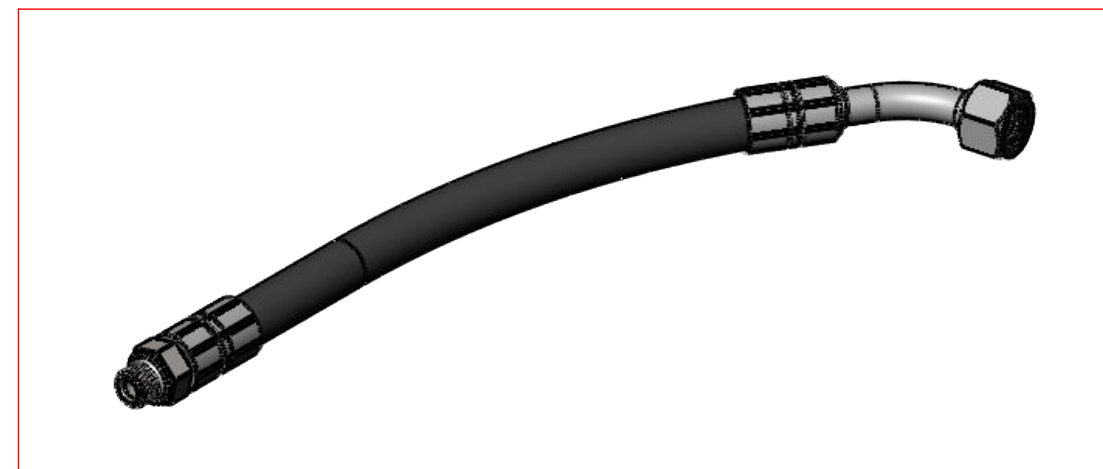

1 UNLOADER VALVE

HORNET™ G2

FRONT COMPONENTS PARTS BREAKDOWN

NUMBER	PART NO.	PART DESCRIPTION	QTY
1	LB22M-JW	S/STEEL 22mm JETWAVE EMERGENCY STOP BUTTON	1
2	EM-60	PROTECTIVE SHROUD - 22mm EMERGENCY STOP	1
3	WPLB22M	WIRE PLUG TO SUIT S/STEEL JW LB E/STOP	1
4	75920-05BX	BATTERY ISOLATOR SWITCH WITH KEY	1
5	13003540	PRESS GAUGE BACK ENTRY 1/4BSP 0-600	1
6	JWBRAK-2	GALV GAUGE BRACKET	3
7	S25-0404	CB54-0404 1/4 X 1/4 M/F ELBOW	1

HORNET™ G2

HOSES PARTS BREAKDOWN

2 COMPLETE 15m HOSE

8 COMPLETE CHEM LINE

9 COMPLETE GAUGE HOSE

5 COMPLETE HIGH PRESSURE LEAD HOSE

6 COMPLETE INLET HOSE

7 COMPLETE BYPASS HOSE

NUMBER	PART NO.	PART DESCRIPTION	QTY
1	26025050	3/8" QUICK COUPLING	2
2	JWA017-SC	COMPLETE 15m HOSE	1
3	10310995	O RING 2.4x9.3 VITON	2
4	10401001	BACK RING 13.9x10.2x1.2	2
5	JWA-501A	COMPLETE LEADER HOSE	1
6	-	COMPLETE INLET HOSE	1
7	-	COMPLETE BYPASS HOSE	1
8	JWA-CHEM1	COMPLETE CHEM LINE	1
9	TPH-0450.1.28	COMPLETE GAUGE HOSE	1