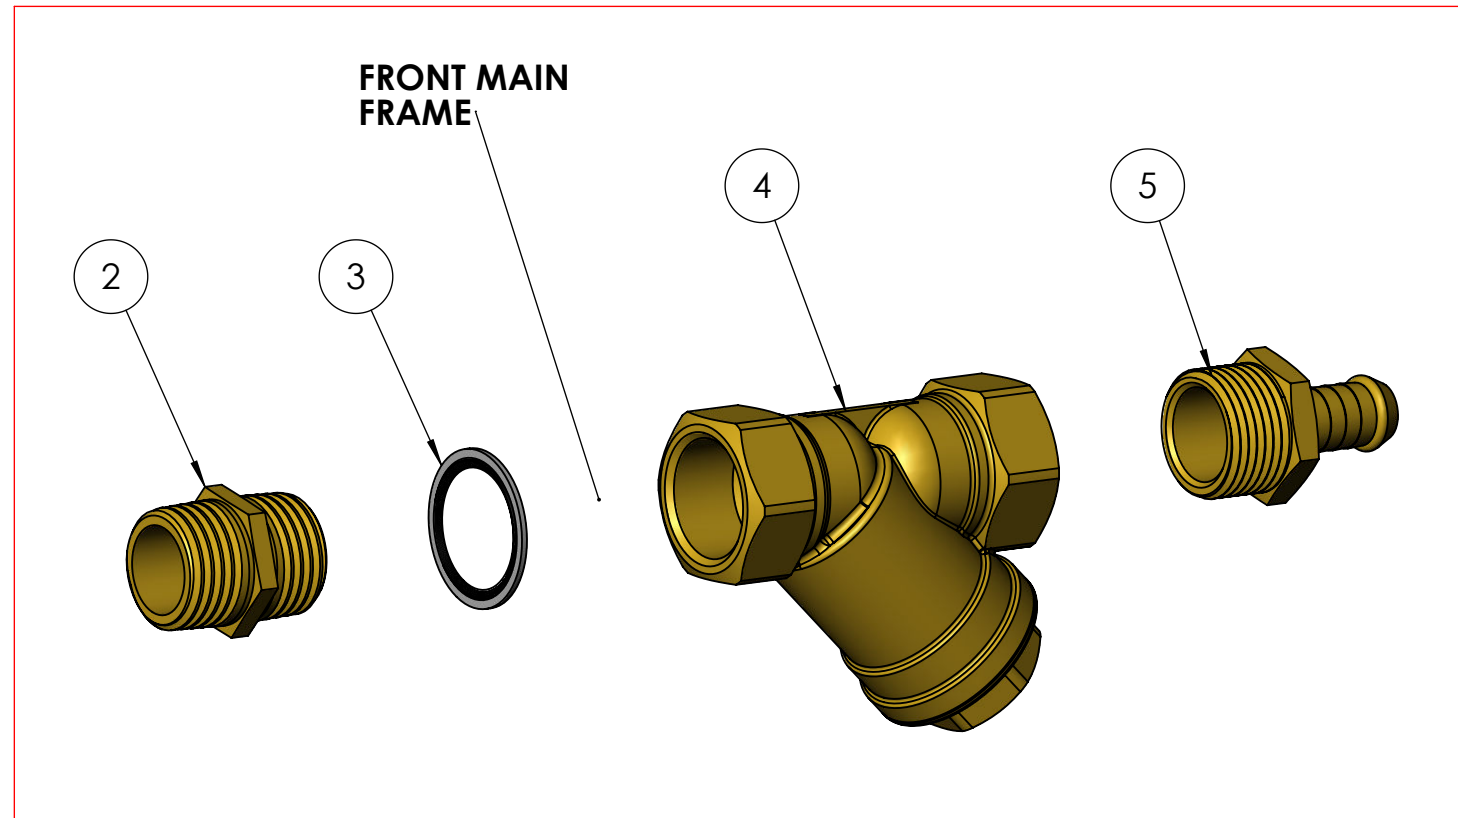

OIL TYPE - SAE15W40 - 250ml

HORNET™ G2

GEARBOX PARTS BREAKDOWN

1 COMPLETE GEARBOX ASSY

OIL TYPE - SAE80W90 - 300mL

NUMBER	PART NO.	PART DESCRIPTION	QTY
1	JGB1.22HPURC	REDUCTION GEARBOX UP TO 22HP 1" 25.4mm	1
2	000787	OIL SEAL	1
3	180511	GEARBOX BOLTS	4
4	RL21D-08	OIL PLUG O-RING	2
5	1603M8	OIL PLUG 1/2"	1
6	061407	GRUBSCREW	1
7	110175	GEARBOX LARGE O-RING	1
8	1101D1	GEARBOX SMALL O-RING	1
9	1603M6	SIGHT GLASS	1
10	160362	GEARBOX PLUG	1

HORNET™ G2

WATER FILTER PARTS BREAKDOWN

1 COMPLETE ASSY

NUMBER	PART NO.	PART DESCRIPTION	QTY
1	JWA-511	COMPLETE ASSY	1
2	208315	NIPPLE HEX BRS (1/2")	1
3	RL21D-12	DOWTY SEAL 3/4 BSP STD	1
4	23075-0808	1/2 Y STRAINER BRS FF	1
5	06003-0812	BR 3/4 TAIL 1/2 THREAD MALE	1