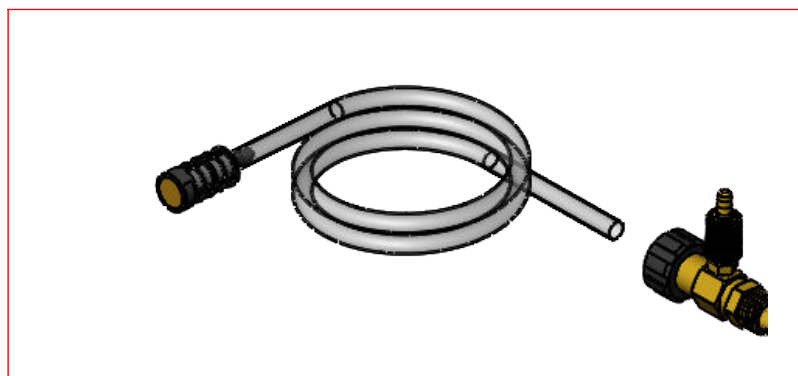

1 UNLOADER VALVE

HORNET™ G2

FRONT COMPONENTS PARTS BREAKDOWN

NUMBER	PART NO.	PART DESCRIPTION	QTY
1	LB22M-JW	S/STEEL 22mm JETWAVE EMERGENCY STOP BUTTON	1
2	EM-60	PROTECTIVE SHROUD - 22mm EMERGENCY STOP	1
3	WPLB22M	WIRE PLUG TO SUIT S/STEEL JW LB E/STOP	1
4	75920-05BX	BATTERY ISOLATOR SWITCH WITH KEY	1
5	13003540	PRESS GAUGE BACK ENTRY 1/4BSP 0-600	1
6	JWBRAK-2	GALV GAUGE BRACKET	3
7	S25-0404	CB54-0404 1/4 X 1/4 M/F ELBOW	1

HORNET™ G2

HOSES PARTS BREAKDOWN

2 COMPLETE 15m HOSE

8 COMPLETE CHEM LINE

9 COMPLETE GAUGE HOSE

5 COMPLETE HIGH PRESSURE LEAD HOSE

6 COMPLETE INLET HOSE

7 COMPLETE BYPASS HOSE

NUMBER	PART NO.	PART DESCRIPTION	QTY
1	26025050	3/8" QUICK COUPLING	2
2	JWA017-SC	COMPLETE 15m HOSE	1
3	10310995	O RING 2.4x9.3 VITON	2
4	10401001	BACK RING 13.9x10.2x1.2	2
5	JWA-501A	COMPLETE LEADER HOSE	1
6	-	COMPLETE INLET HOSE	1
7	-	COMPLETE BYPASS HOSE	1
8	JWA-CHEM1	COMPLETE CHEM LINE	1
9	TPH-0450.1.28	COMPLETE GAUGE HOSE	1