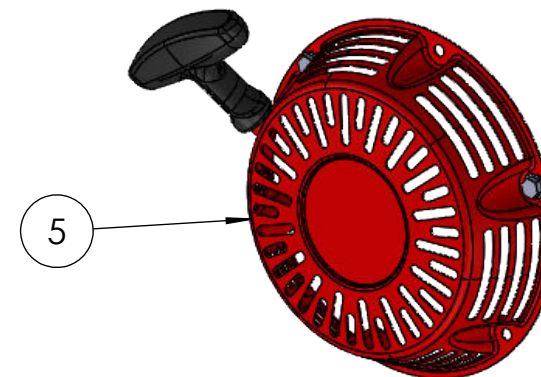

HORNET™ G2

FRAME PARTS BREAKDOWN

NUMBER	PART NO.	PART DESCRIPTION	QTY
1	90005LG2-B-R6	BASE	1
2	90005LG2-MFF-R5	MAIN FRAME FRONT & REAR	2
3	90005LG2-MT-R4	MOTOR TRAY	1
4	90005LG2-HAND-ASSY-R1	HANDLE ASSY	1
5	SEN-SG-R8	SIDE GUARD	1
6	90005LG2-COV-R6	COVER	1
7	90005LG2-TAPP-R4	TOP ACCESS PLATE PETROL	1
8	5413032	POLY HINGE	2
9	HSJ003	PUSH BUTTON LOCK LATCH	1
10	4000085	VIBRATION DAMPENERS PLASTIC HOOK FOR GUN/LANCE	2
11	M10403070	VIBRATION DAMPENERS	4
12	DP80072	WHEEL 10" LOW PROFILE SOLID	4
13	DP-LOCK	WHEEL LOCK (JWRED) GRUB SET SCREW	4

HORNET™ G2

QXE390 MOTOR PARTS BREAKDOWN

① COMPLETE MOTOR - GX390UT2QXER

ENGINE OIL - SAE 10W-30

NUMBER	PART NO.	PART DESCRIPTION	QTY
1	GX390UT2QXER	COMPLETE HONDA MOTOR 13 HP GX390 QXE	1
2	17210-ZE3-505	AIR FILTERHONDA AIR FILTER GX340/390	1
3	BPR6ES	SPARK PLUG	1
4	28462-ZE3-W01	PULL CORD	1
5	28400-ZE3-W02ZP	GX390 CMPL PULL START ASSEMBLY	1
6	-	KEY	1
7	15600-735-003	OIL DIPSTICK GX390	1

HORNET™ G2

IGX390 MOTOR PARTS BREAKDOWN

① COMPLETE MOTOR - GX390UT2QZNR

ENGINE OIL - SAE 10W-30

NUMBER	PART NO.	PART DESCRIPTION	QTY
1	GX390UT2QZNR	COMPLETE HONDA MOTOR 13HP IGX390 20AMP ALTER	1
2	17210-ZE3-505	AIR FILTERHONDA AIR FILTER GX340/390	1
3	BPR6ES	SPARK PLUG	1
4	28462-ZE3-W01	PULL CORD	1
5	28400-ZE3-W01	GX390 CMPL PULL START ASSEMBLY	1
6	-	KEY	1
7	15600-735-003	OIL DIPSTICK GX390	1

HORNET™ G2

PUMP FITTINGS PARTS BREAKDOWN

NUMBER	PART NO.	PART DESCRIPTION	QTY
1	S49-0604	SS304 ELBOW 3/8" BSPT M X 1/4" BSPT M	1
2	06003-0808	BR 1/2 TAIL 1/2 THREAD MALE	1
3	S48-060606SS	1/2 X 1/2 X 1/2 F/F/F TEE	1
4	RL21D-06	3/8" DOUTY SEAL	1
5	60158000	VS240 RELIEF VALVE 3/8M	1
6	208315	NIPPLE HEX BRASS 20mm	1
7	209715	1/2 X 1/2 X 1/2 F/F/F TEE	1
8	60.0630.70	VT6 THERMAL VALVE 1/2"	1
9	06003-0808	BR 1/2 TAIL 1/2 THREAD MALE	1