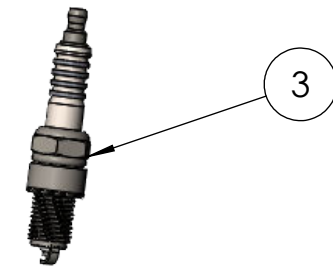

HORNET™ G2

FRAME PARTS BREAKDOWN

NUMBER	PART NO.	PART DESCRIPTION	QTY
1	90005LG2-B-R6	BASE	1
2	90005LG2-MFF-R5	MAIN FRAME FRONT & REAR	2
3	90005LG2-MT-R4	MOTOR TRAY	1
4	90005LG2-HAND-ASSY-R1	HANDLE ASSY	1
5	SEN-SG-R8	SIDE GUARD	1
6	90005LG2-COV-R6	COVER	1
7	90005LG2-TAPP-R4	TOP ACCESS PLATE PETROL	1
8	5413032	POLY HINGE	2
9	HSJ003	PUSH BUTTON LOCK LATCH	1
10	4000085	VIBRATION DAMPENERS PLASTIC HOOK FOR GUN/LANCE	2
11	M10403070	VIBRATION DAMPENERS	4
12	DP80072	WHEEL 10" LOW PROFILE SOLID	4
13	DP-LOCK	WHEEL LOCK (JWRED) GRUB SET SCREW	4

HORNET™ G2

GX390 MOTOR PARTS BREAKDOWN

① COMPLETE MOTOR - GX390UT2QXUZ

ENIGINE OIL - SAE 10W-30

NUMBER	PART NO.	PART DESCRIPTION	QTY
1	GX390UT2QXUZ	COMPLETE HONDA MOTOR 13HP GX390 QX	1
2	17210-ZE3-505	AIR FILTERHONDA AIR FILTER GX340/390	1
3	BPR6ES	SPARK PLUG	1
4	28462-ZE3-W01	PULL CORD	1
5	28400-ZE3-W02ZP	GX390 CMPL PULL START ASSEMBLY	1
6	36100-ZE1-015	HONDA ON/OFF SWITCH	1
7	15600-735-003	OIL DIPSTICK GX390	1

HORNET™ G2

QXE390 MOTOR PARTS BREAKDOWN

① COMPLETE MOTOR - GX390UT2QXER

ENGINE OIL - SAE 10W-30

NUMBER	PART NO.	PART DESCRIPTION	QTY
1	GX390UT2QXER	COMPLETE HONDA MOTOR 13 HP GX390 QXE	1
2	17210-ZE3-505	AIR FILTERHONDA AIR FILTER GX340/390	1
3	BPR6ES	SPARK PLUG	1
4	28462-ZE3-W01	PULL CORD	1
5	28400-ZE3-W02ZP	GX390 CMPL PULL START ASSEMBLY	1
6	-	KEY	1
7	15600-735-003	OIL DIPSTICK GX390	1

HORNET™ G2

PUMP FITTINGS PARTS BREAKDOWN

NUMBER	PART NO.	PART DESCRIPTION	QTY
1	S49-0604	SS304 ELBOW 3/8" BSPT M X 1/4" BSPT M	1
2	06003-0808	BR 1/2 TAIL 1/2 THREAD MALE	1
3	S48-060606SS	1/2 X 1/2 X 1/2 F/F/F TEE	1
4	RL21D-06	3/8" DOUTY SEAL	1
5	60158000	VS240 RELIEF VALVE 3/8M	1
6	208315	NIPPLE HEX BRASS 20mm	1
7	209715	1/2 X 1/2 X 1/2 F/F/F TEE	1
8	60.0630.70	VT6 THERMAL VALVE 1/2"	1
9	06003-0808	BR 1/2 TAIL 1/2 THREAD MALE	1