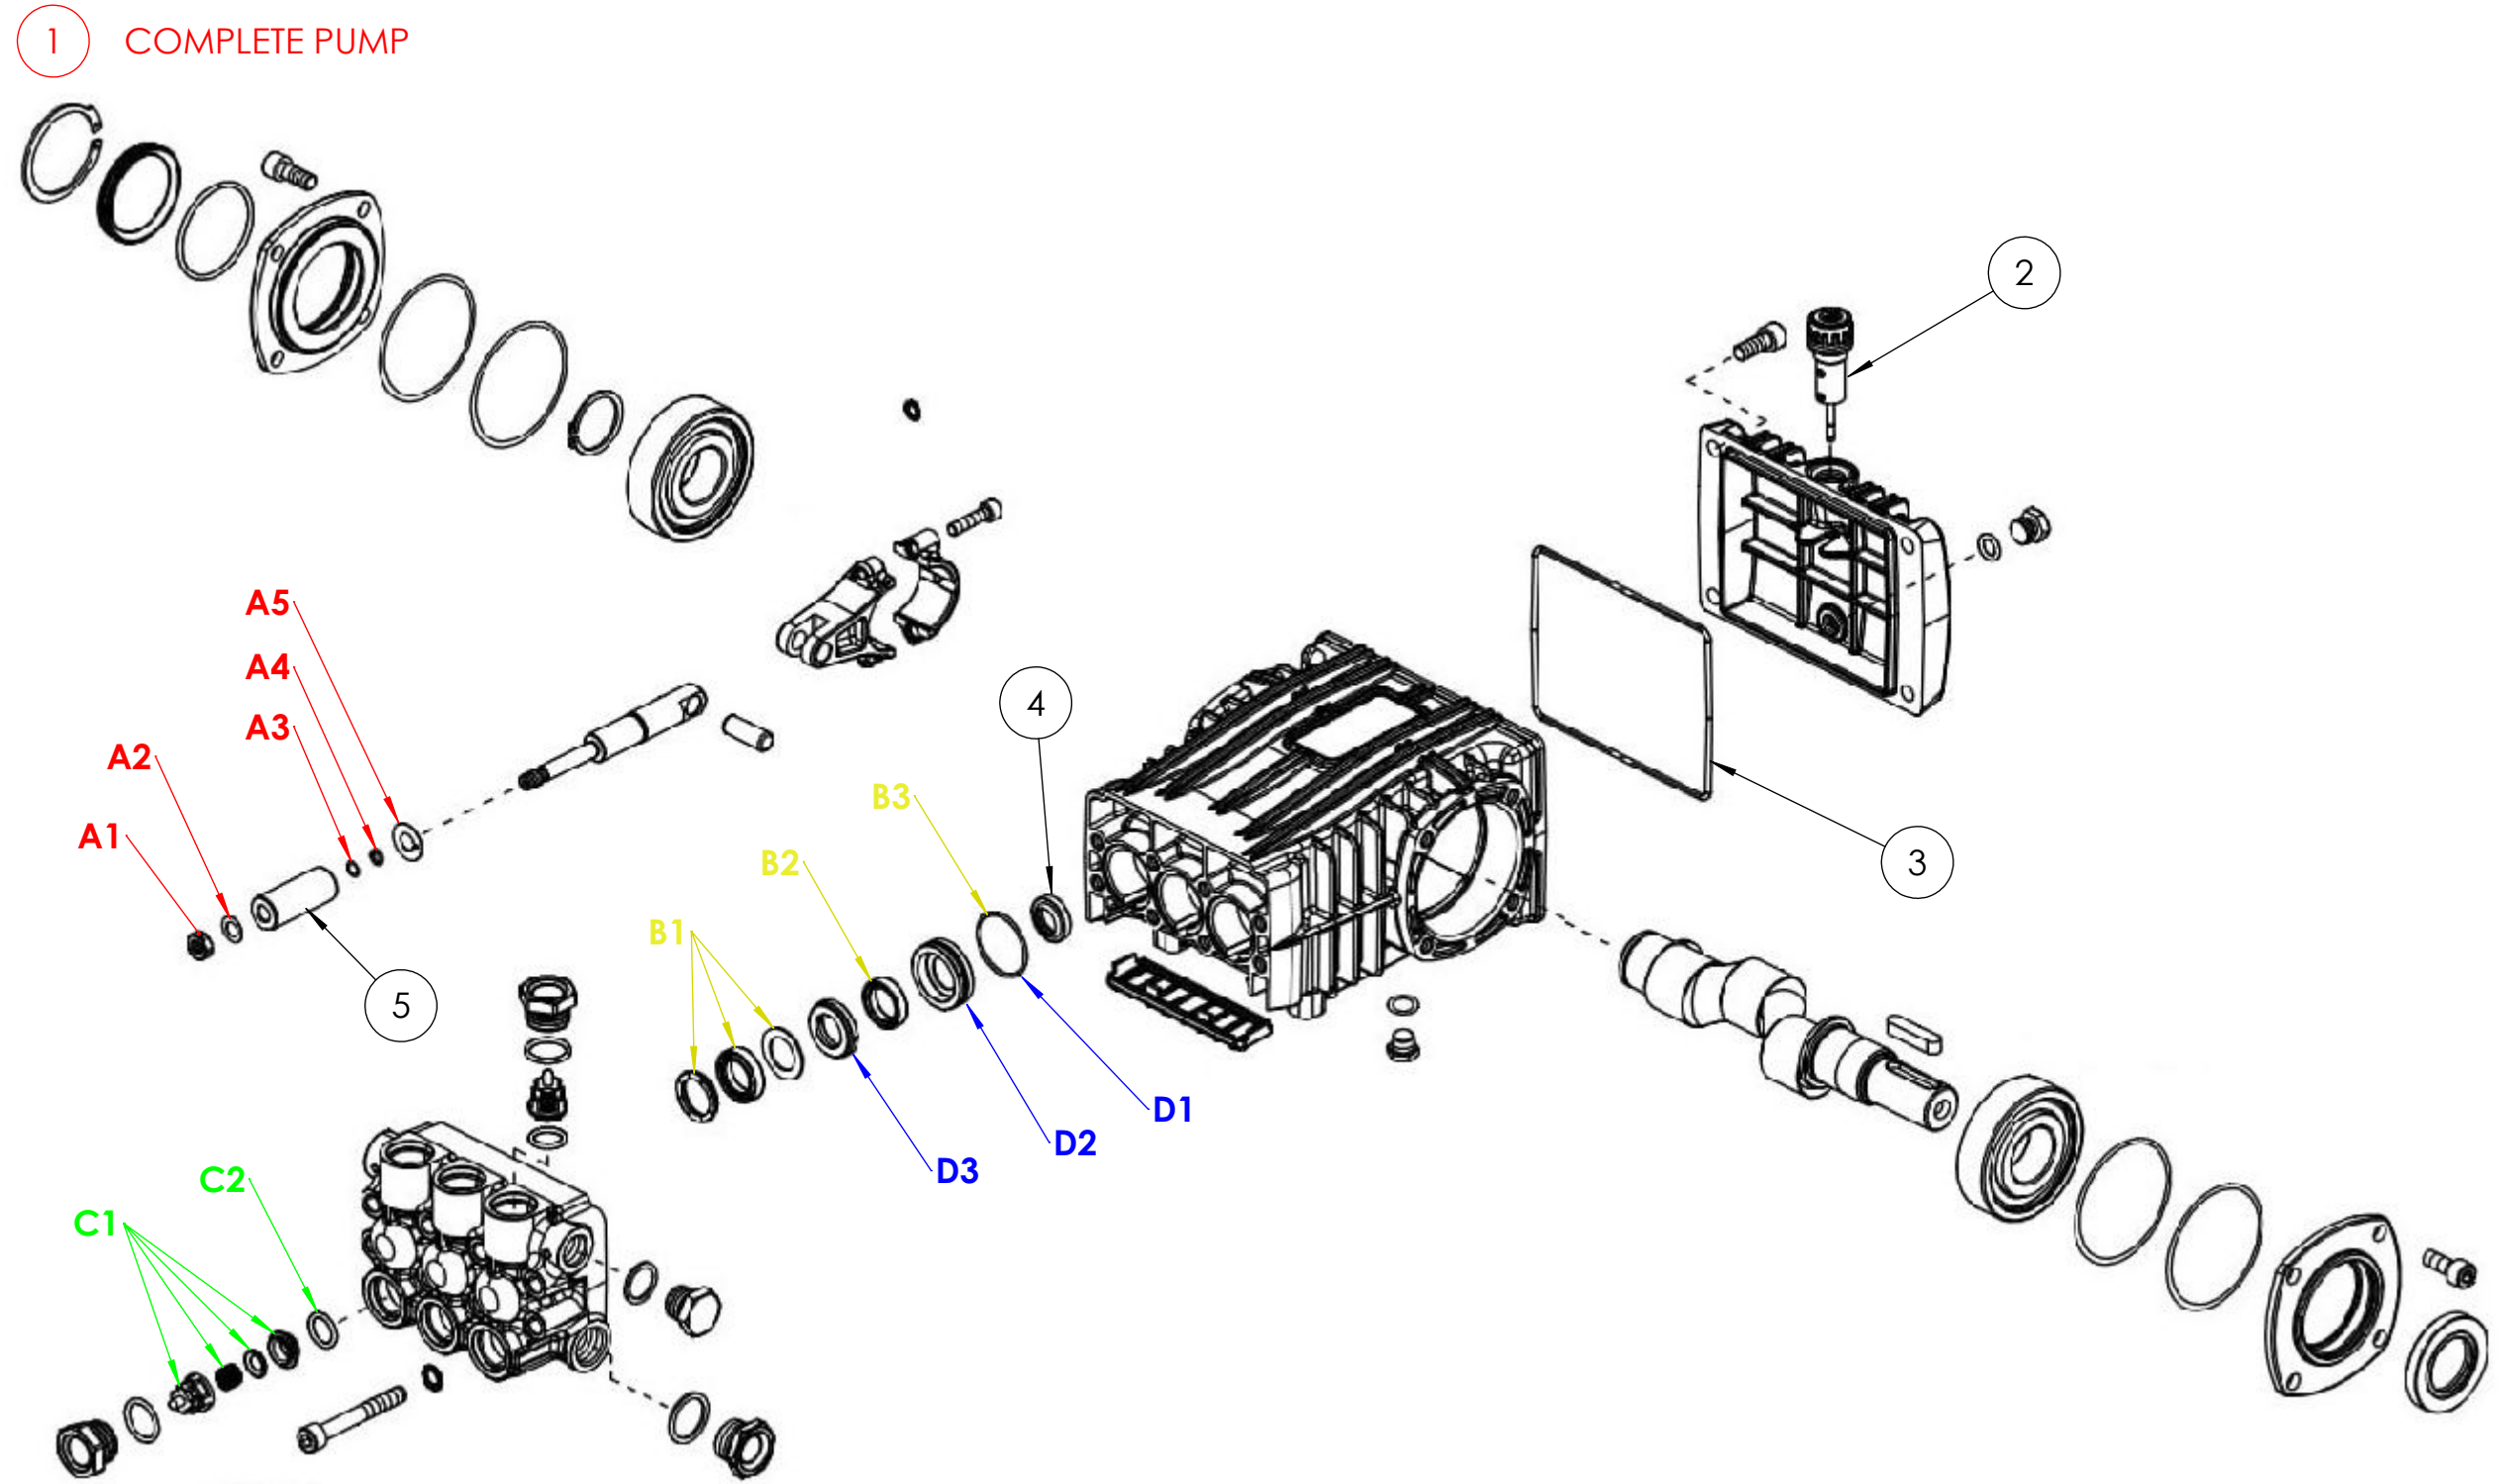

HORNET™ G2

QXE390 MOTOR PARTS BREAKDOWN

① COMPLETE MOTOR - GX390UT2QXER

ENGINE OIL - SAE 10W-30

NUMBER	PART NO.	PART DESCRIPTION	QTY
1	GX390UT2QXER	COMPLETE HONDA MOTOR 13 HP GX390 QXE	1
2	17210-ZE3-505	AIR FILTERHONDA AIR FILTER GX340/390	1
3	BPR6ES	SPARK PLUG	1
4	28462-ZE3-W01	PULL CORD	1
5	28400-ZE3-W02ZP	GX390 CMPL PULL START ASSEMBLY	1
6	-	KEY	1
7	15600-735-003	OIL DIPSTICK GX390	1

HORNET™ G2

IGX390 MOTOR PARTS BREAKDOWN

① COMPLETE MOTOR - GX390UT2QZNR

ENGINE OIL - SAE 10W-30

NUMBER	PART NO.	PART DESCRIPTION	QTY
1	GX390UT2QZNR	COMPLETE HONDA MOTOR 13HP IGX390 20AMP ALTER	1
2	17210-ZE3-505	AIR FILTERHONDA AIR FILTER GX340/390	1
3	BPR6ES	SPARK PLUG	1
4	28462-ZE3-W01	PULL CORD	1
5	28400-ZE3-W01	GX390 CMPL PULL START ASSEMBLY	1
6	-	KEY	1
7	15600-735-003	OIL DIPSTICK GX390	1

VALVE KIT

KIT 01002

ITEM NO.	QTY
C1	6
C2	6

BRASS RING KIT

KIT 01208

ITEM NO.	QTY
D1	3
D2	3
D3	3

NUMBER	PART NO.	PART DESCRIPTION	QTY
1	JP21.21U3	COMPLETE PUMP	1
2	162504	OIL DIPSTICK	1
3	1101N6	GASKET	1
4	000718	OIL SEALS	3
5	120571	PISTONS	3

ITEM NO.	QTY
B1	3
B2	3
B3	3

VALVE KIT

KIT 01030

ITEM NO.	QTY
C1	6
C2	6

BRASS RING KIT

KIT 01208

ITEM NO.	QTY
D1	3
D2	3
D3	3

NUMBER	PART NO.	PART DESCRIPTION	QTY
1	JP30.15U4	COMPLETE PUMP	1
2	162504	OIL DIPSTICK	1
3	1101N6	GASKET	1
4	000718	OIL SEALS	3
5	120571	PISTONS	3