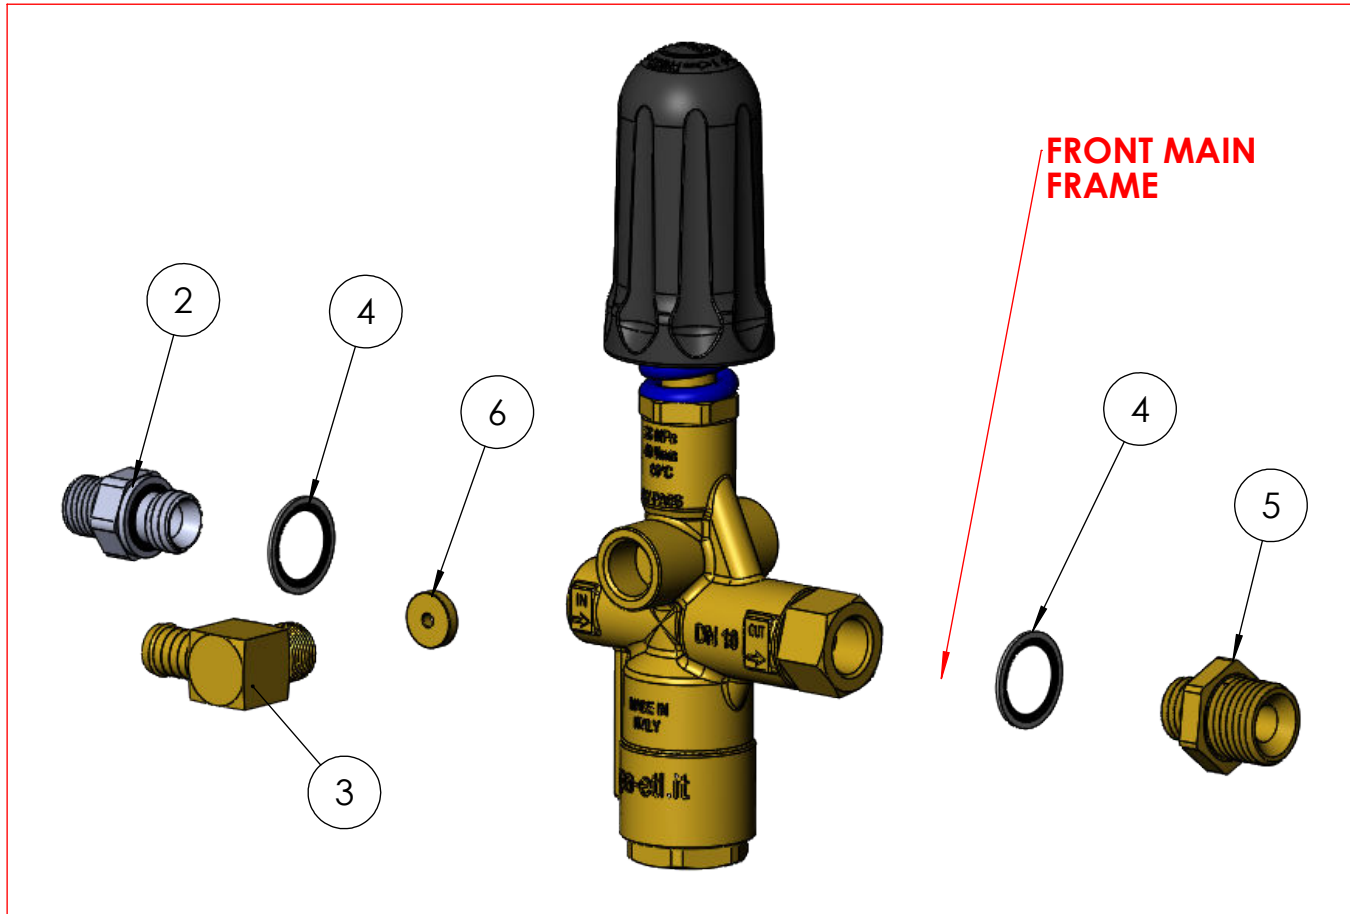

HORNET™ G2

UNLOADER VALVE PART BREAKDOWN

7 COMPLETE UNLOADER ASSY