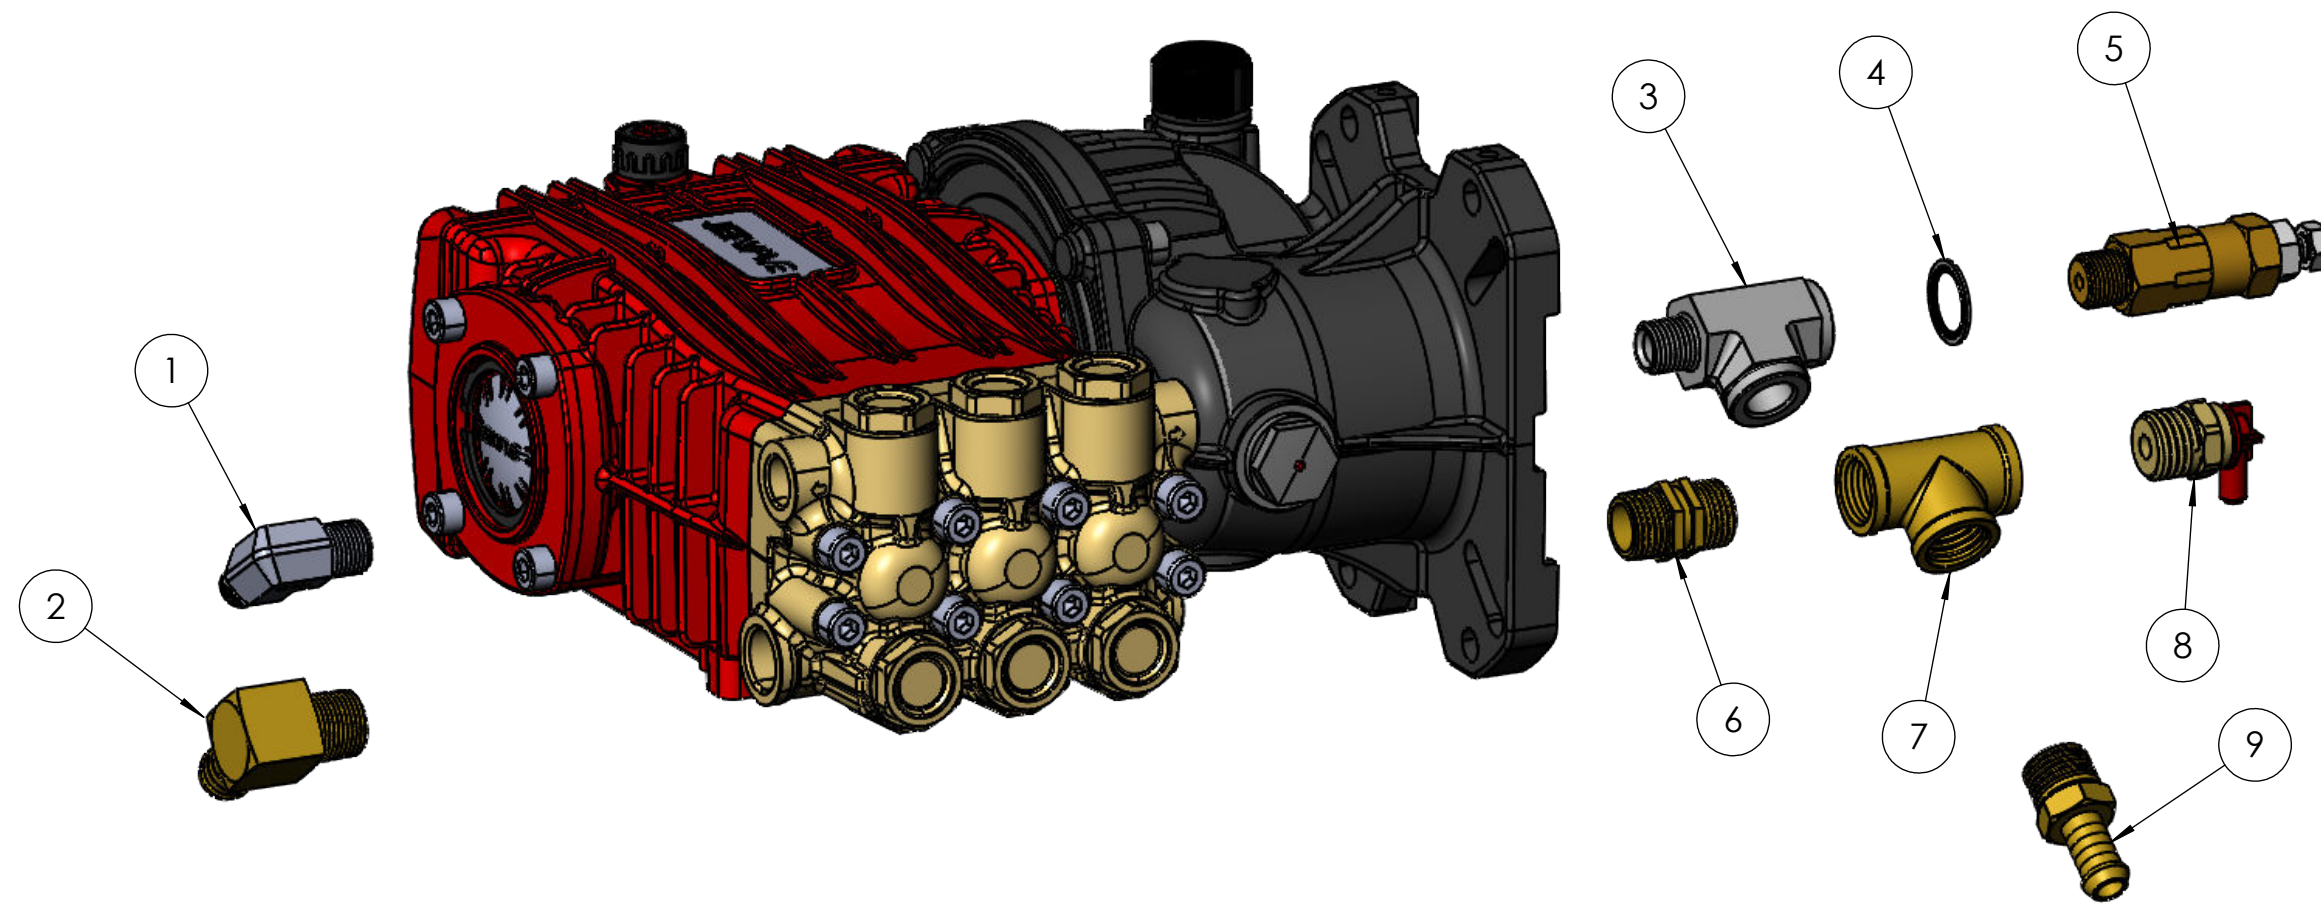

HORNET™ G2

GX390 MOTOR PARTS BREAKDOWN

① COMPLETE MOTOR - GX390UT2QXUZ

ENIGINE OIL - SAE 10W-30

NUMBER	PART NO.	PART DESCRIPTION	QTY
1	GX390UT2QXUZ	COMPLETE HONDA MOTOR 13HP GX390 QX	1
2	17210-ZE3-505	AIR FILTERHONDA AIR FILTER GX340/390	1
3	BPR6ES	SPARK PLUG	1
4	28462-ZE3-W01	PULL CORD	1
5	28400-ZE3-W02ZP	GX390 CMPL PULL START ASSEMBLY	1
6	36100-ZE1-015	HONDA ON/OFF SWITCH	1
7	15600-735-003	OIL DIPSTICK GX390	1

HORNET™ G2

QXE390 MOTOR PARTS BREAKDOWN

① COMPLETE MOTOR - GX390UT2QXER

ENGINE OIL - SAE 10W-30

NUMBER	PART NO.	PART DESCRIPTION	QTY
1	GX390UT2QXER	COMPLETE HONDA MOTOR 13 HP GX390 QXE	1
2	17210-ZE3-505	AIR FILTERHONDA AIR FILTER GX340/390	1
3	BPR6ES	SPARK PLUG	1
4	28462-ZE3-W01	PULL CORD	1
5	28400-ZE3-W02ZP	GX390 CMPL PULL START ASSEMBLY	1
6	-	KEY	1
7	15600-735-003	OIL DIPSTICK GX390	1

HORNET™ G2

IGX390 MOTOR PARTS BREAKDOWN

① COMPLETE MOTOR - GX390UT2QZNR

ENGINE OIL - SAE 10W-30

NUMBER	PART NO.	PART DESCRIPTION	QTY
1	GX390UT2QZNR	COMPLETE HONDA MOTOR 13HP IGX390 20AMP ALTER	1
2	17210-ZE3-505	AIR FILTERHONDA AIR FILTER GX340/390	1
3	BPR6ES	SPARK PLUG	1
4	28462-ZE3-W01	PULL CORD	1
5	28400-ZE3-W01	GX390 CMPL PULL START ASSEMBLY	1
6	-	KEY	1
7	15600-735-003	OIL DIPSTICK GX390	1

HORNET™ G2

PUMP FITTINGS PARTS BREAKDOWN

NUMBER	PART NO.	PART DESCRIPTION	QTY
1	S49-0604	SS304 ELBOW 3/8" BSPT M X 1/4" BSPT M	1
2	06003-0808	BR 1/2 TAIL 1/2 THREAD MALE	1
3	S48-060606SS	1/2 X 1/2 X 1/2 F/F/F TEE	1
4	RL21D-06	3/8" DOUTY SEAL	1
5	60158000	VS240 RELIEF VALVE 3/8M	1
6	208315	NIPPLE HEX BRASS 20mm	1
7	209715	1/2 X 1/2 X 1/2 F/F/F TEE	1
8	60.0630.70	VT6 THERMAL VALVE 1/2"	1
9	06003-0808	BR 1/2 TAIL 1/2 THREAD MALE	1