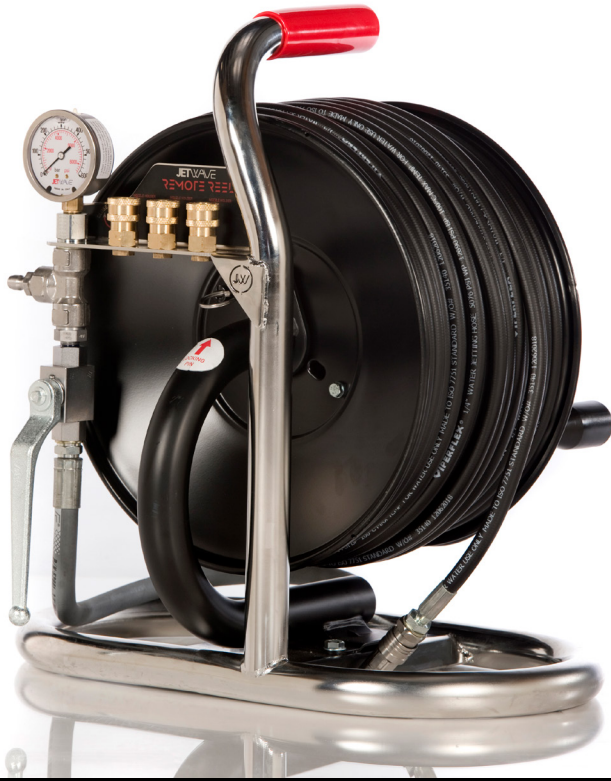

REMOTE REEL

OPTIONAL LOCKING PLATE

The Jetwave® Remote Mini Reel a perfect addition for your water jetting setup, allowing easy transportation and storage of drain cleaning hose & nozzles.

STANDOUT FEATURES

- Stable one piece drum design.
- Durable **stainless steel frame** with electro-polish finish.
- Hand-crank rewind.
- 3-point locking pin** and adjustable friction brake.
- Brass **swivel joint**.
- Stainless steel pressure gauge & quality German made ball valve.

LEARN MORE

| MODEL / PRODUCT CODE | HOSE Y/N | MAX HOSE CAPACITY (M) | WORKING PRESSURE PSI BAR | FLOW RATE L/PM | INLET (OUTER HUB) | OUTLET (SWIVEL SIDE) |
|----------------------|--------------|-----------------------------|--------------------------------|-------------------|----------------------|-------------------------|
| PW134-RRCMPL/HOP4 | Y (60m 1/4") | 60 of 1/4" | 5100 350 | Up to 41 | 3/8" F BSP | 3/8" F BSP |
| PW134-RRCMPL | N | 60 of 1/4" | 5100 350 | Up to 41 | 3/8" F BSP | 3/8" F BSP |